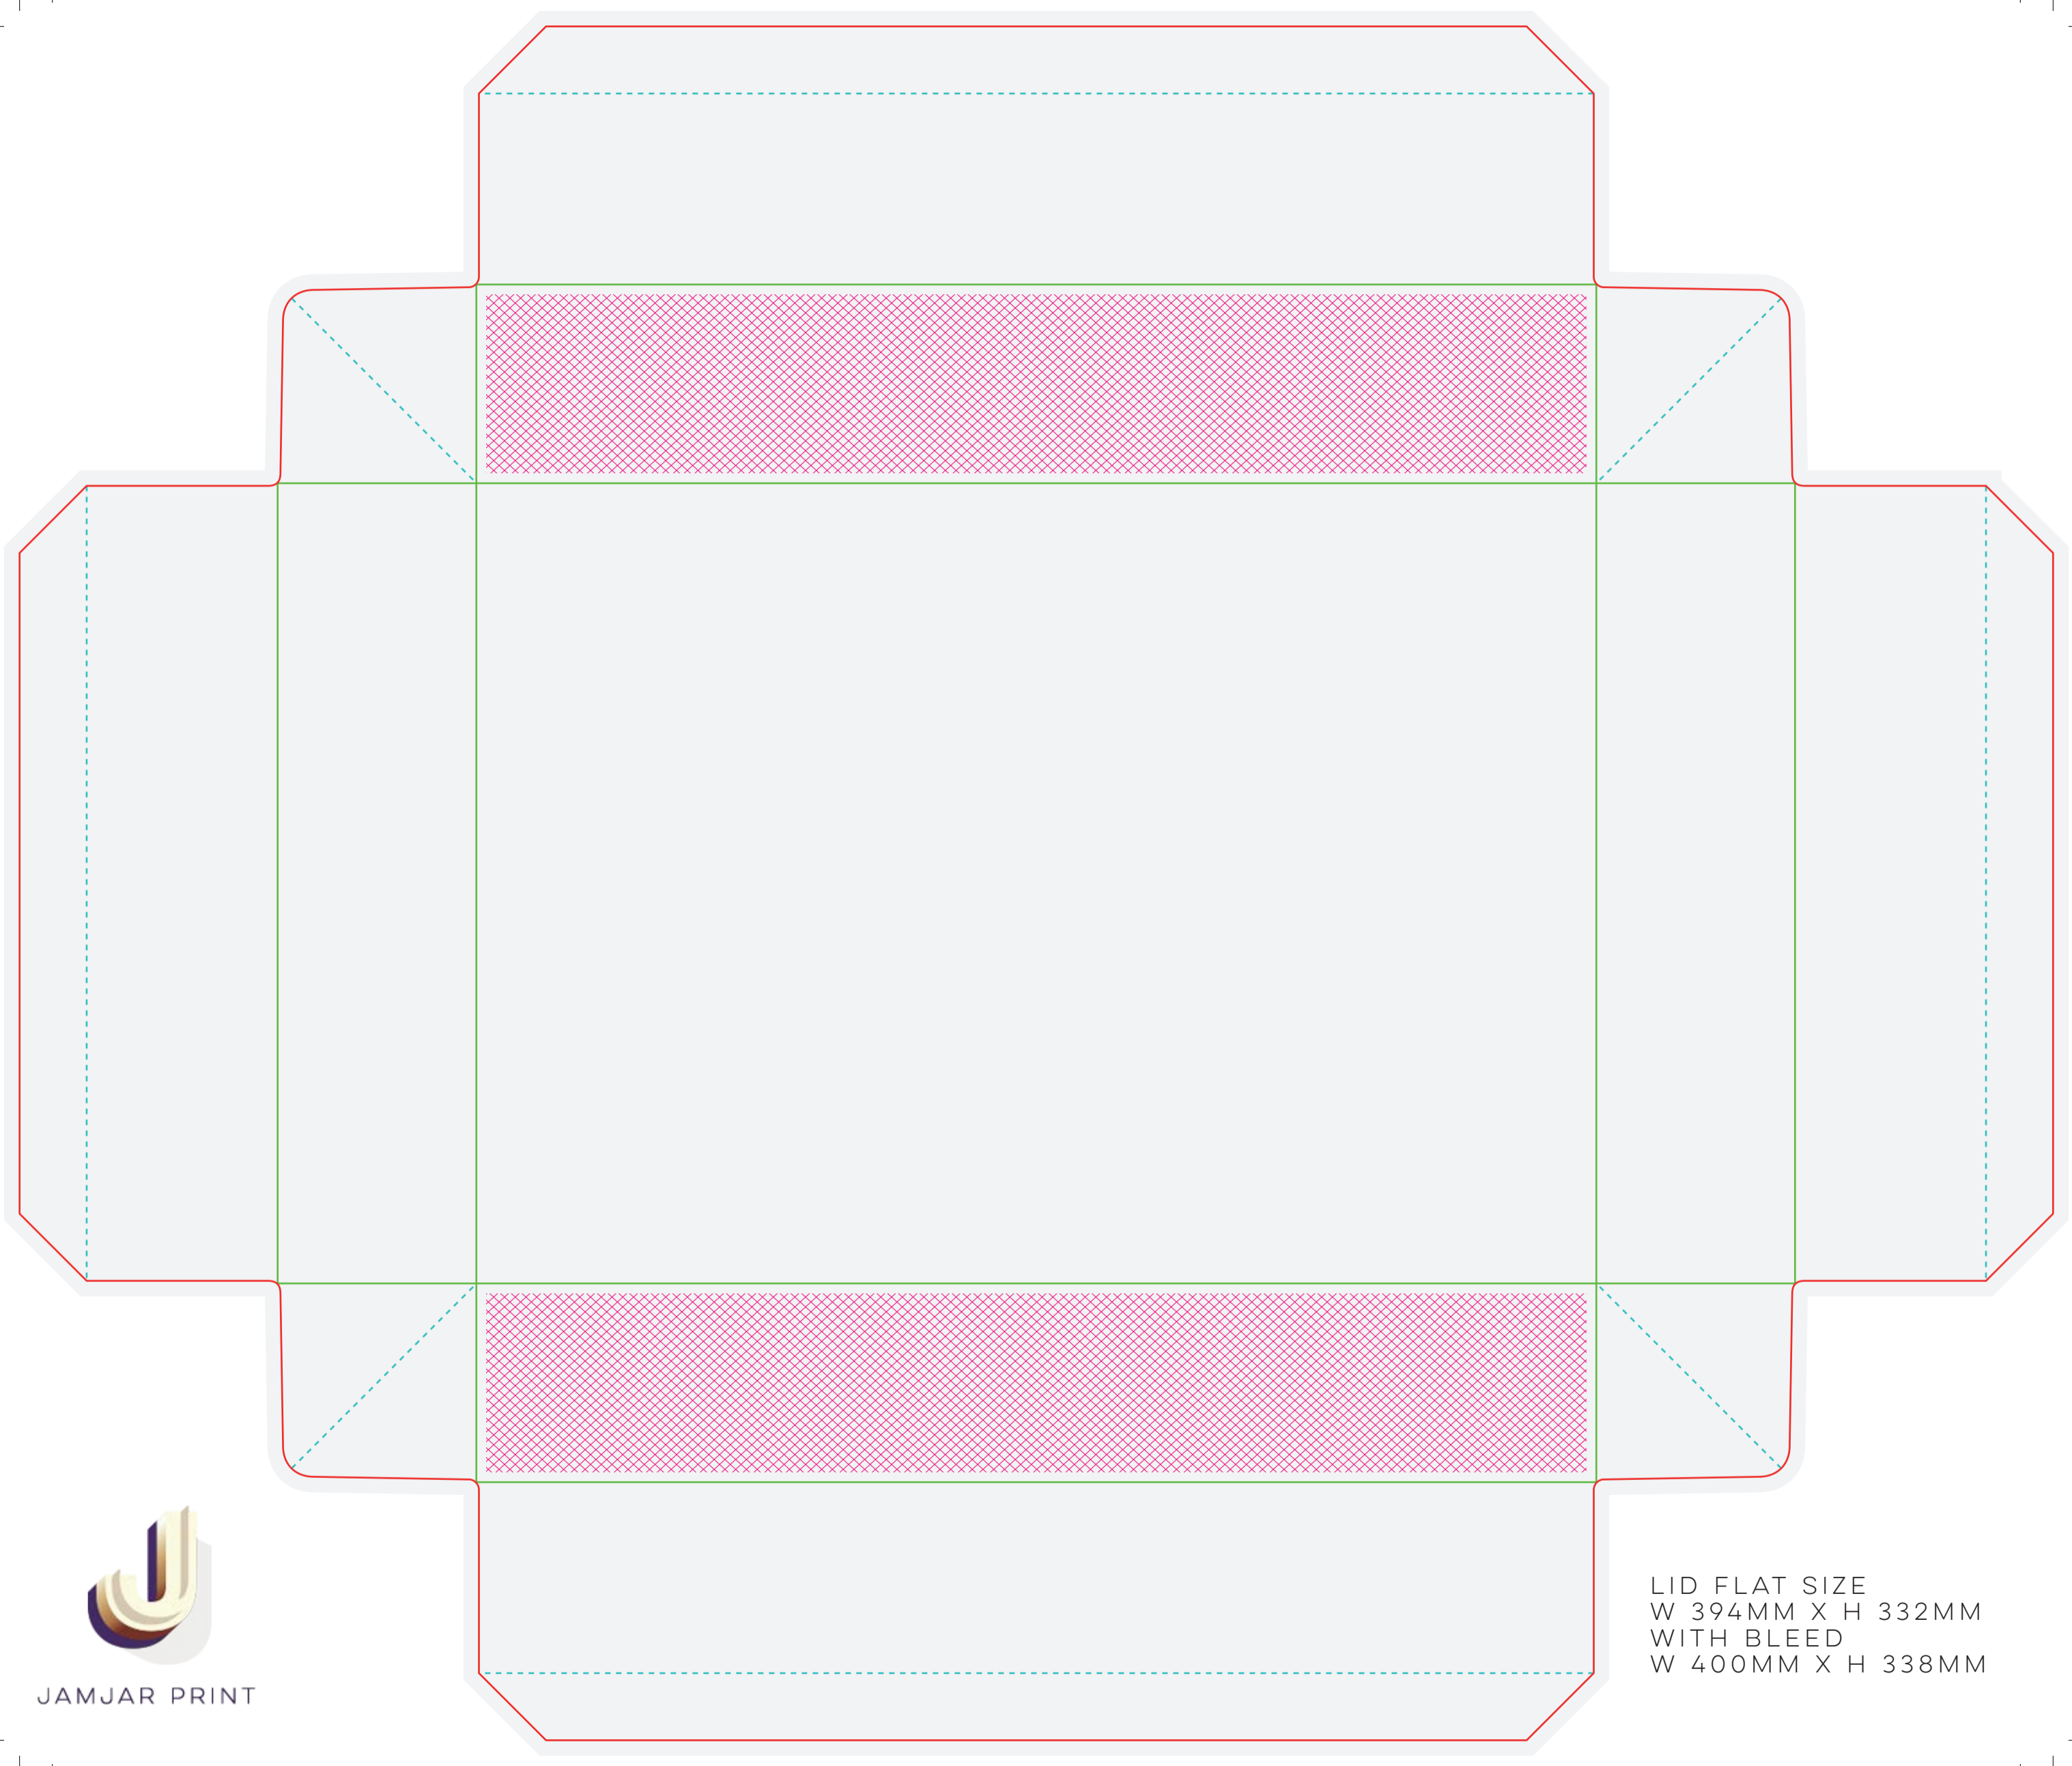

JAMJAR PRINT

BASE FLAT SIZE
W 516.5MM X H 455MM
WITH BLEED
W 522.5MM X H 461MM

JAMJAR PRINT

LID FLAT SIZE
W 394MM X H 332MM
WITH BLEED
W 400MM X H 338MM