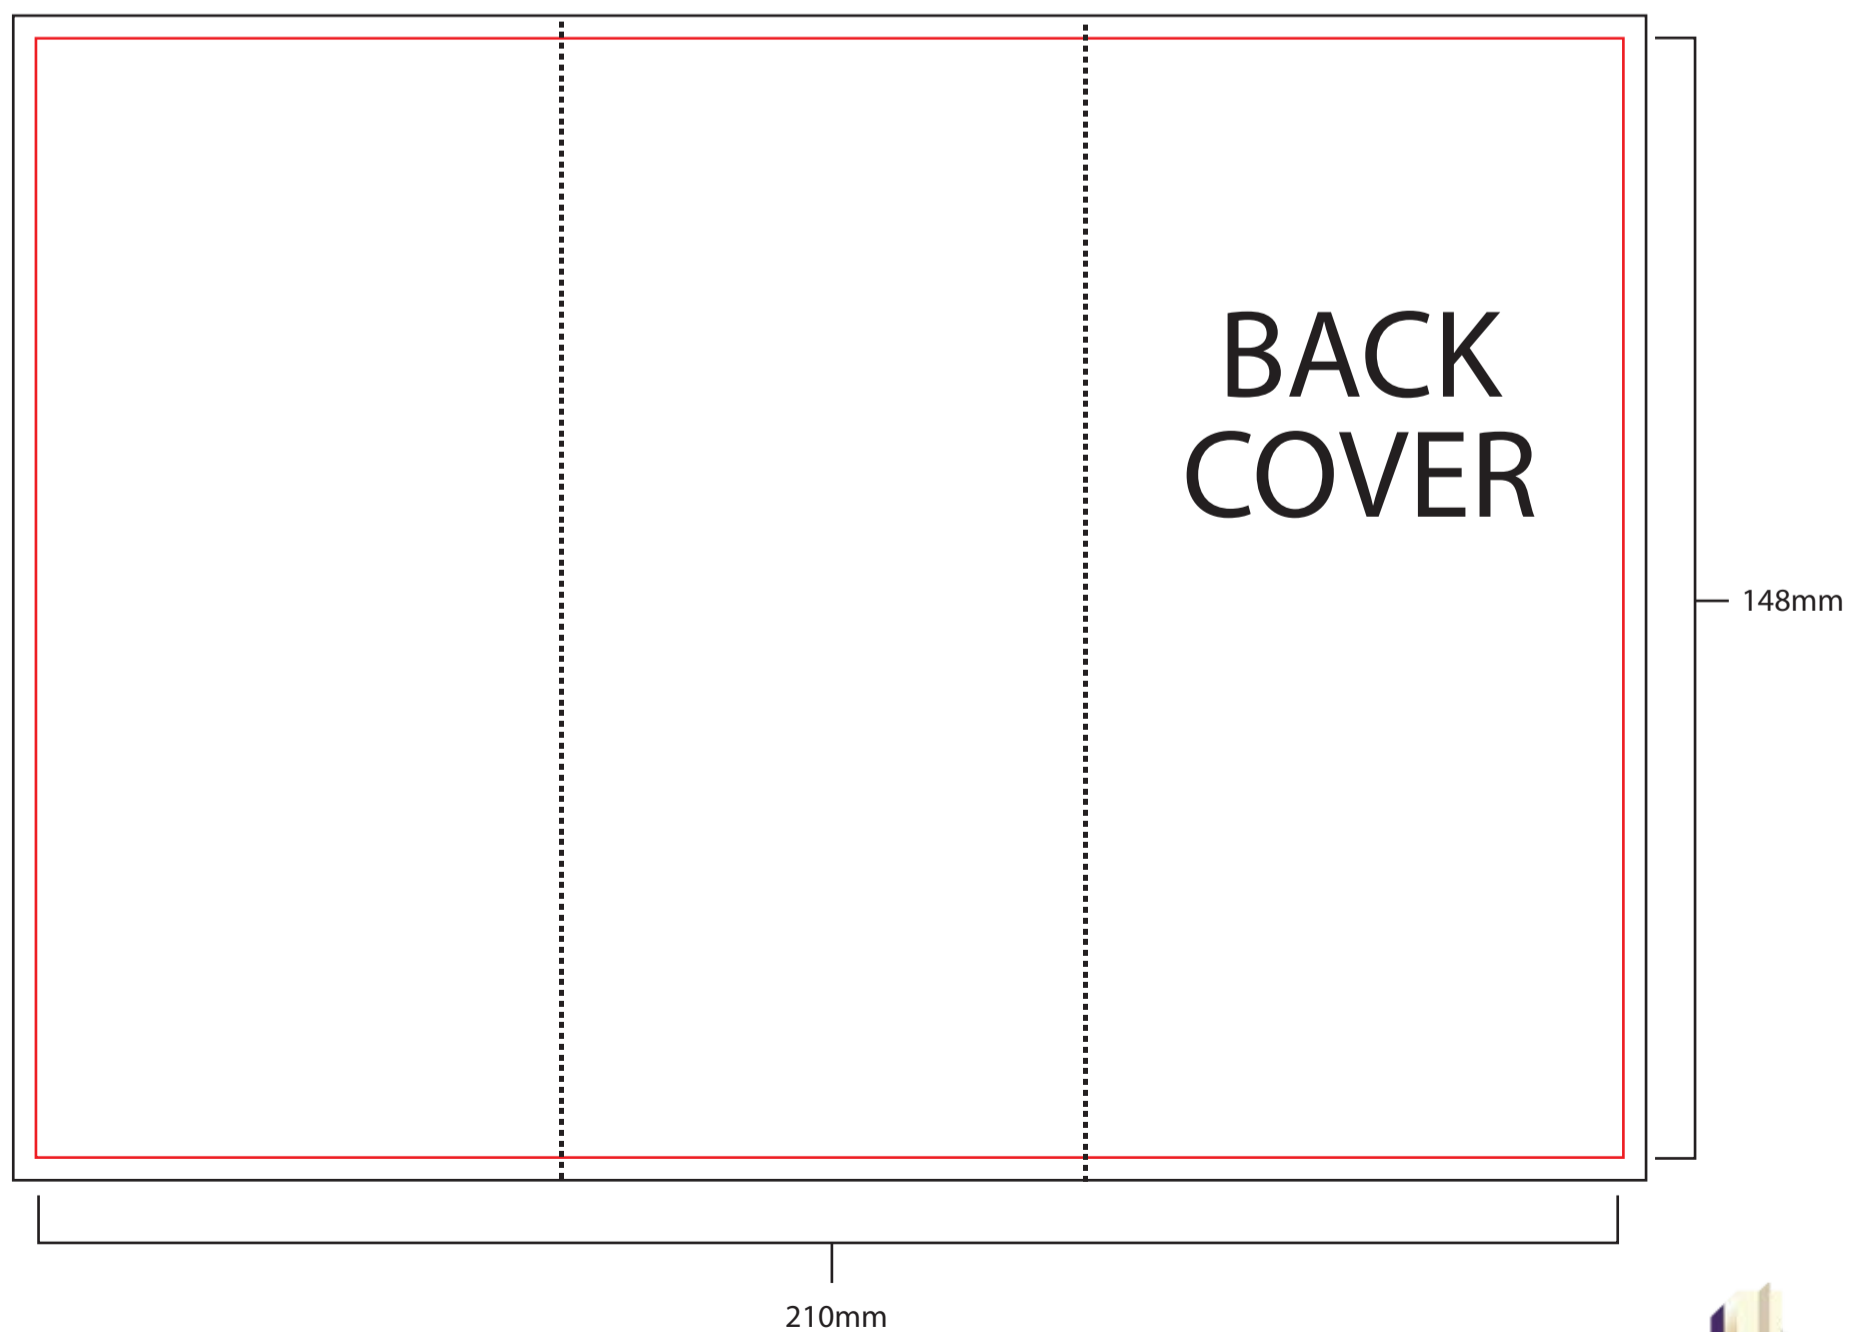

A5 folded to 1/3 A5 template (Concertina fold)

NB: All artwork for print should be set up with a 3mm bleed on all edges

OUTER

INNER

-  = CROP
-  = BLEED
-  = FOLD