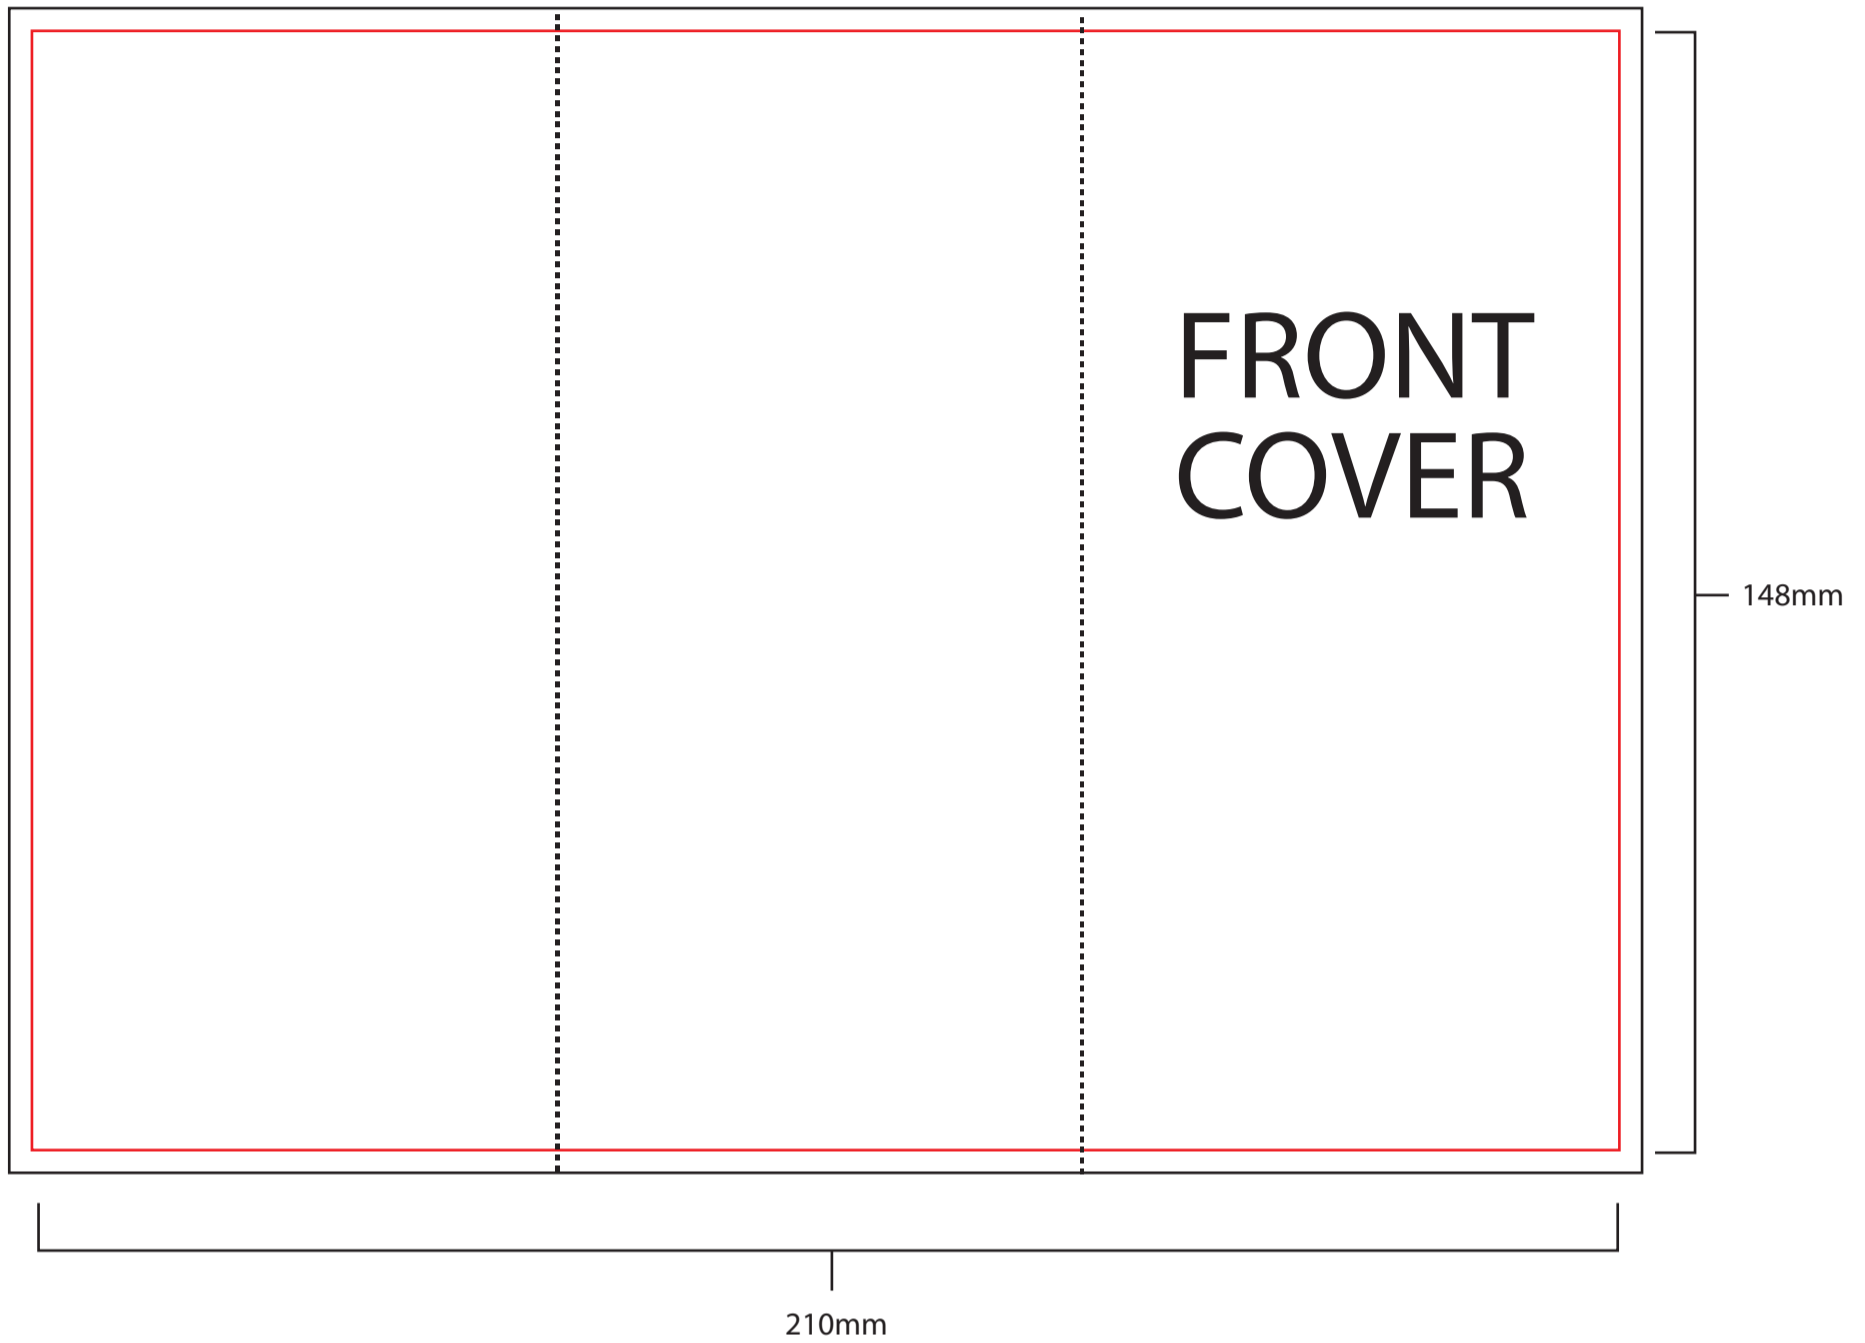

A5 folded to 1/3 A5 template (Concertina fold)

NB: All artwork for print should be set up with a 3mm bleed on all edges

OUTER

INNER

-  = CROP
-  = BLEED
-  = FOLD