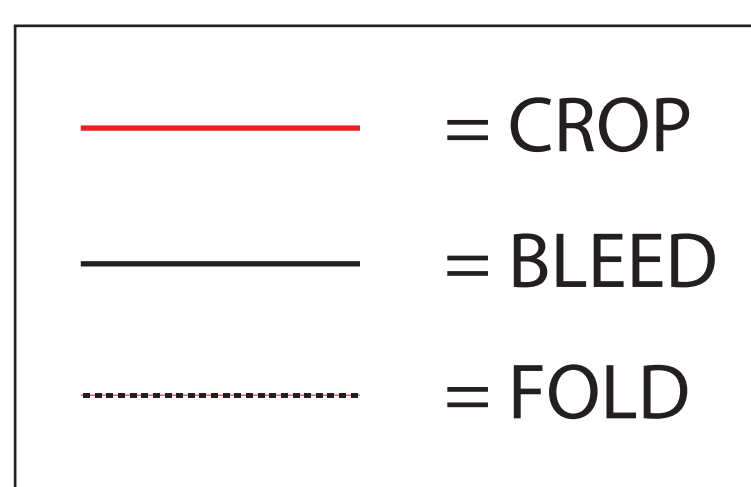

A3 folded to A5 template (Cross fold)

NB: All artwork for print should be set up with a 3mm bleed on all edges

A5

A5

A5

A5

210mm

297mm

JAMJAR PRINT