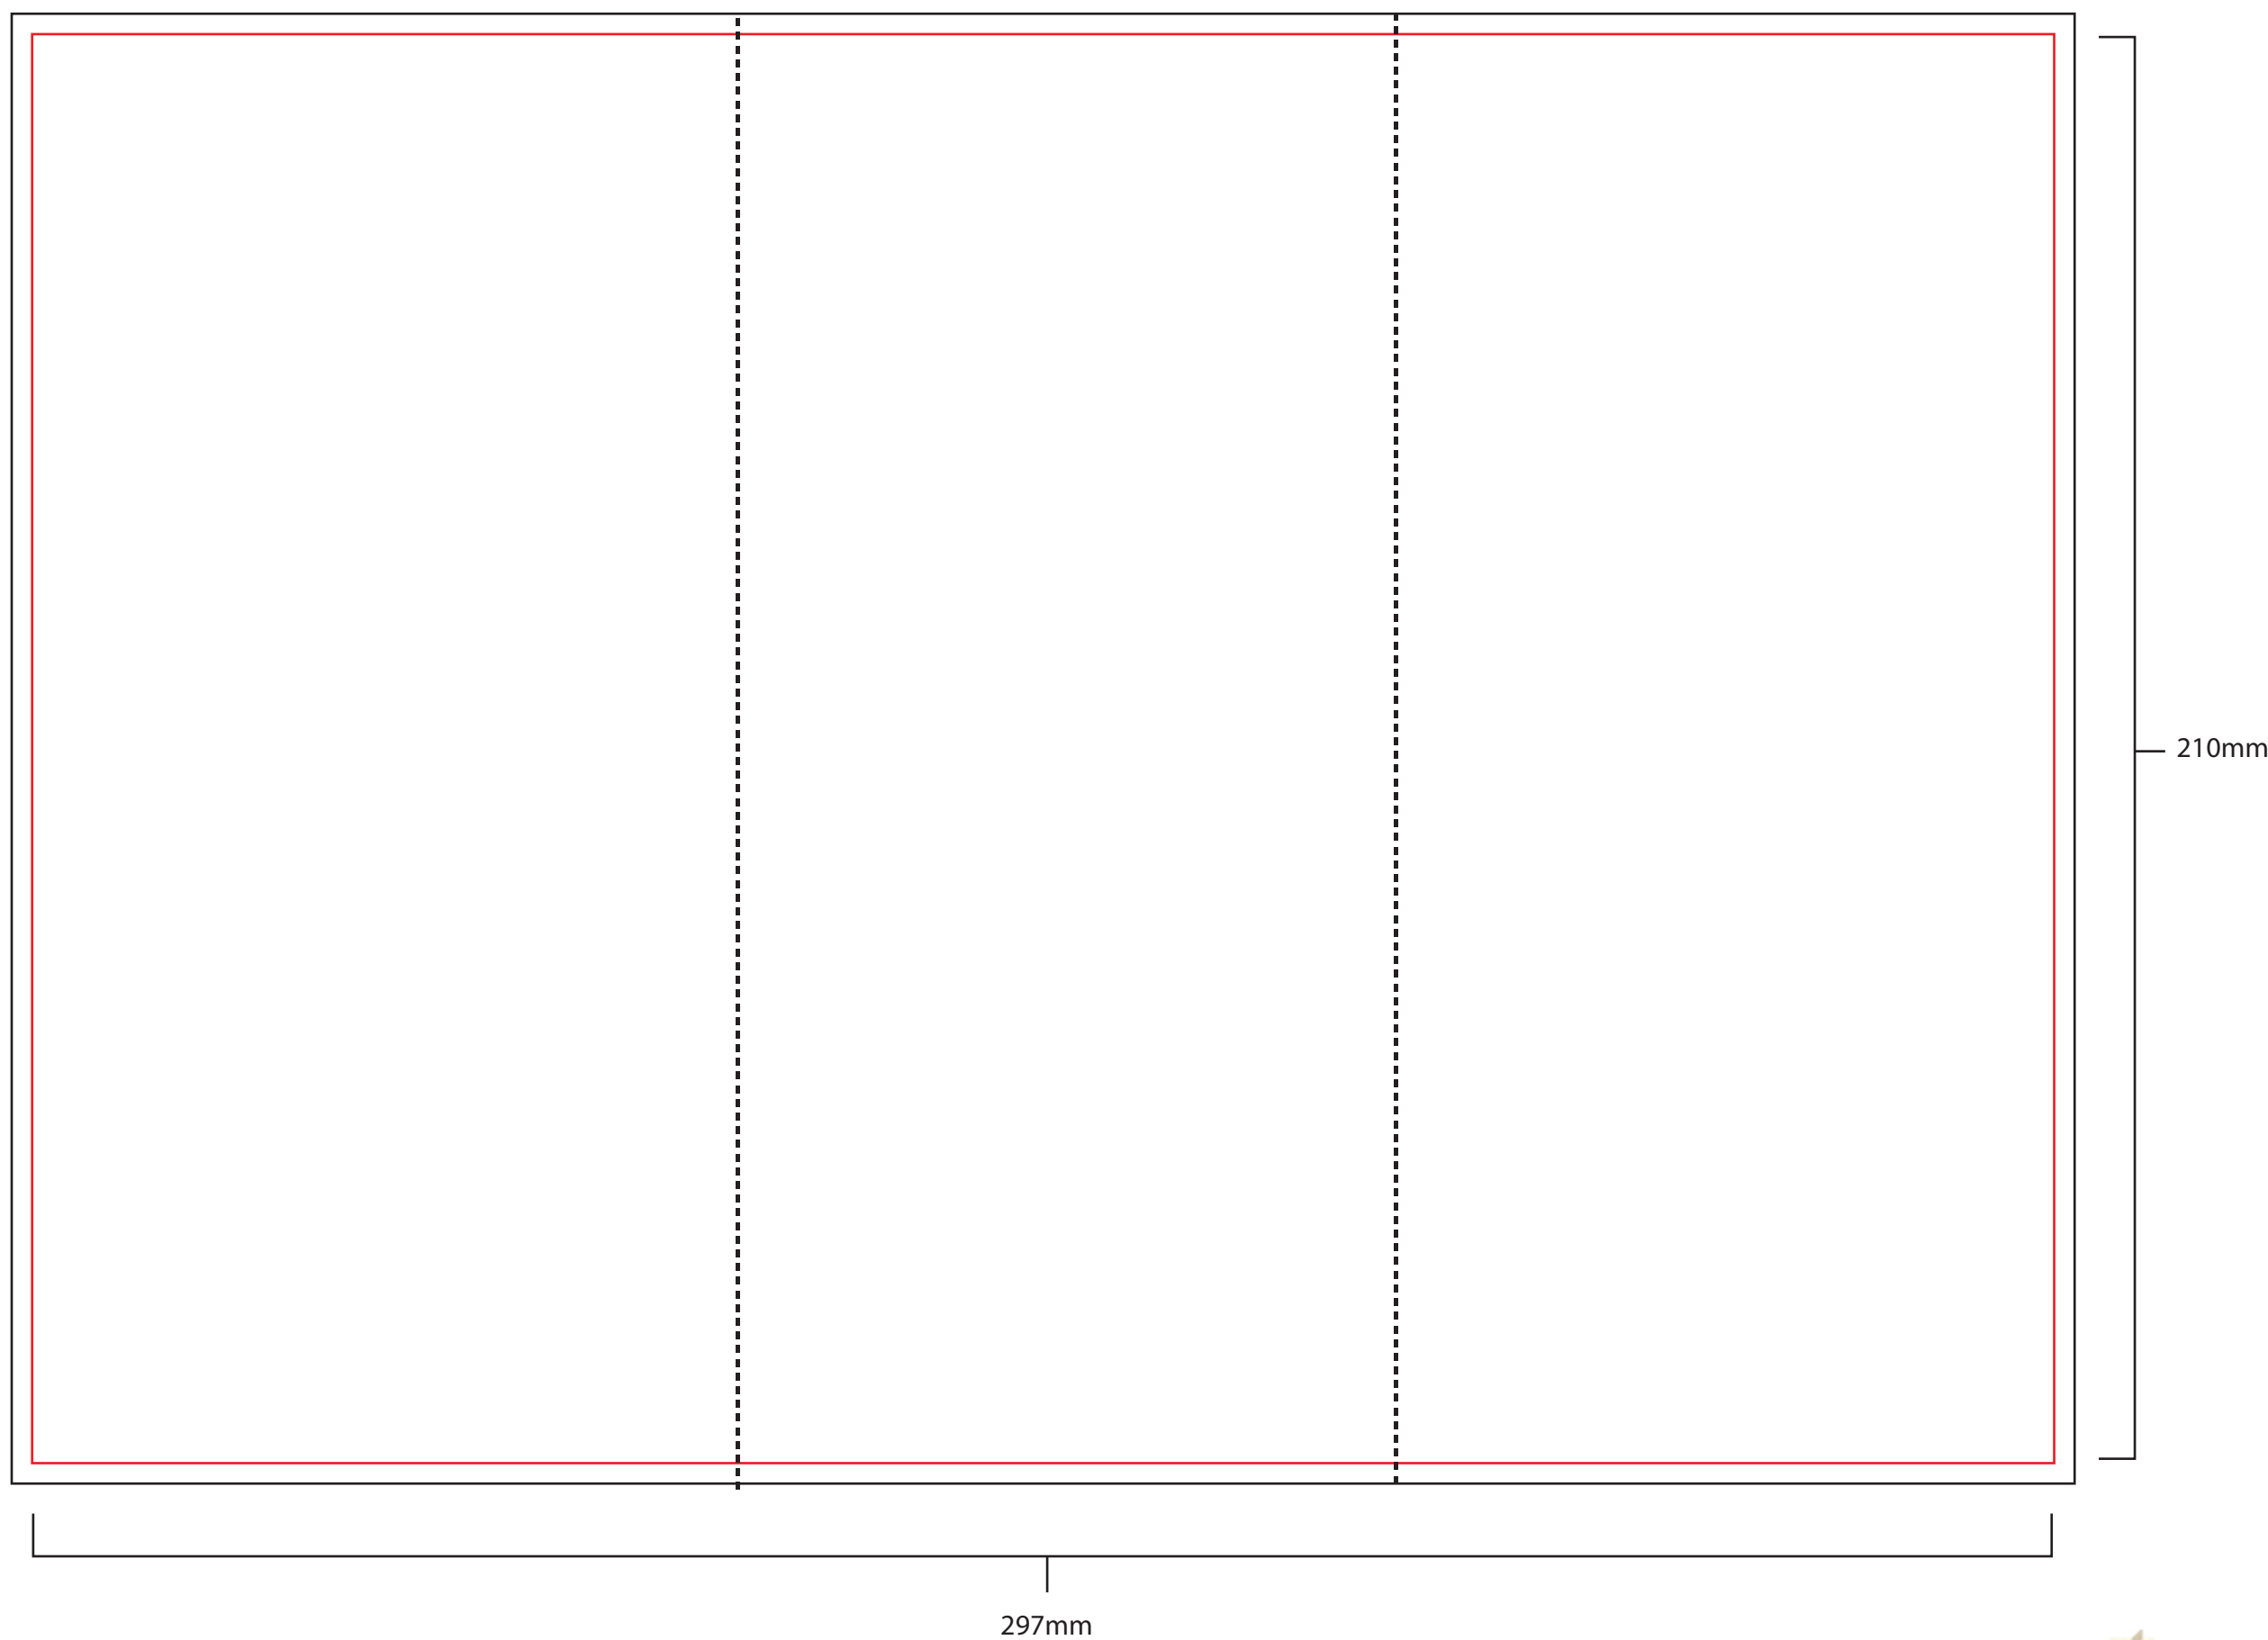

A4 folded to DL template (6pp DL - ROLL FOLD)

NB: All artwork for print should be set up with a 3mm bleed on all edges

NB: Roll fold leaflets should NOT be set up with even panel widths. Please use the template for your designs

OUTER

INNER

-  = CROP
-  = BLEED
-  = FOLD