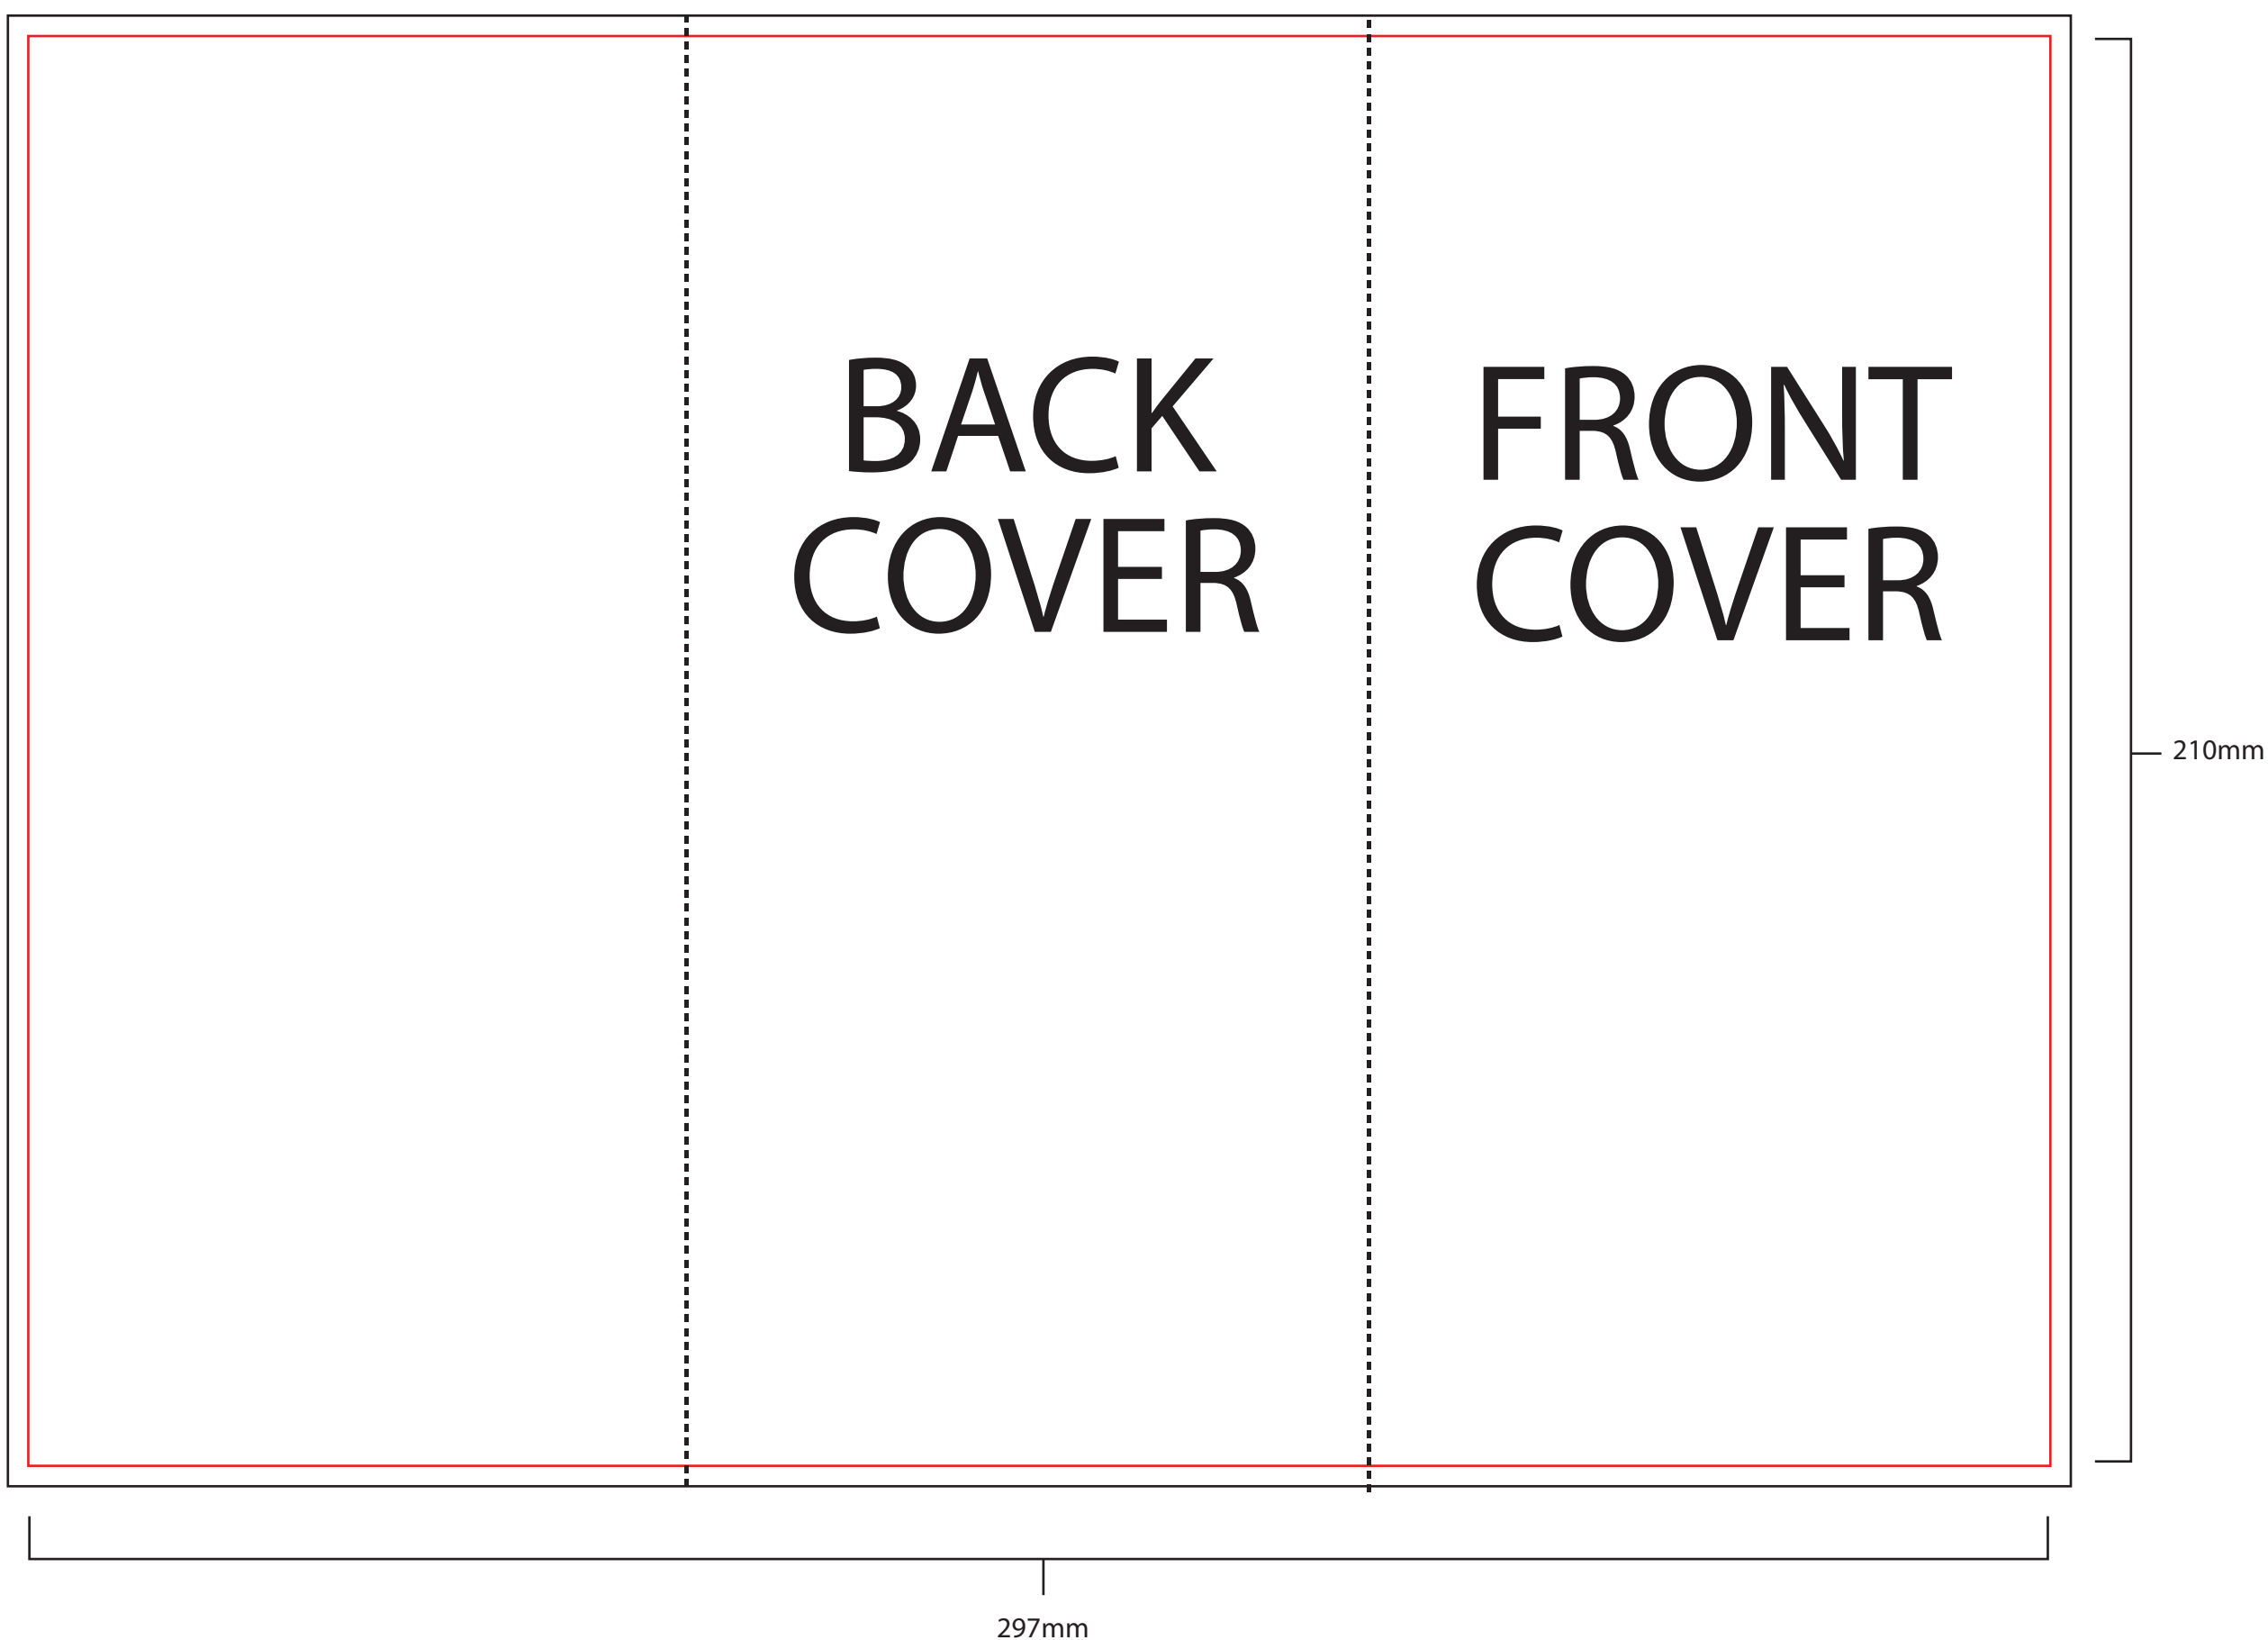

A4 folded to DL template (6pp DL - ROLL FOLD)

NB: All artwork for print should be set up with a 3mm bleed on all edges

NB: Roll fold leaflets should NOT be set up with even panel widths. Please use the template for your designs

OUTER

INNER

-  = CROP
-  = BLEED
-  = FOLD