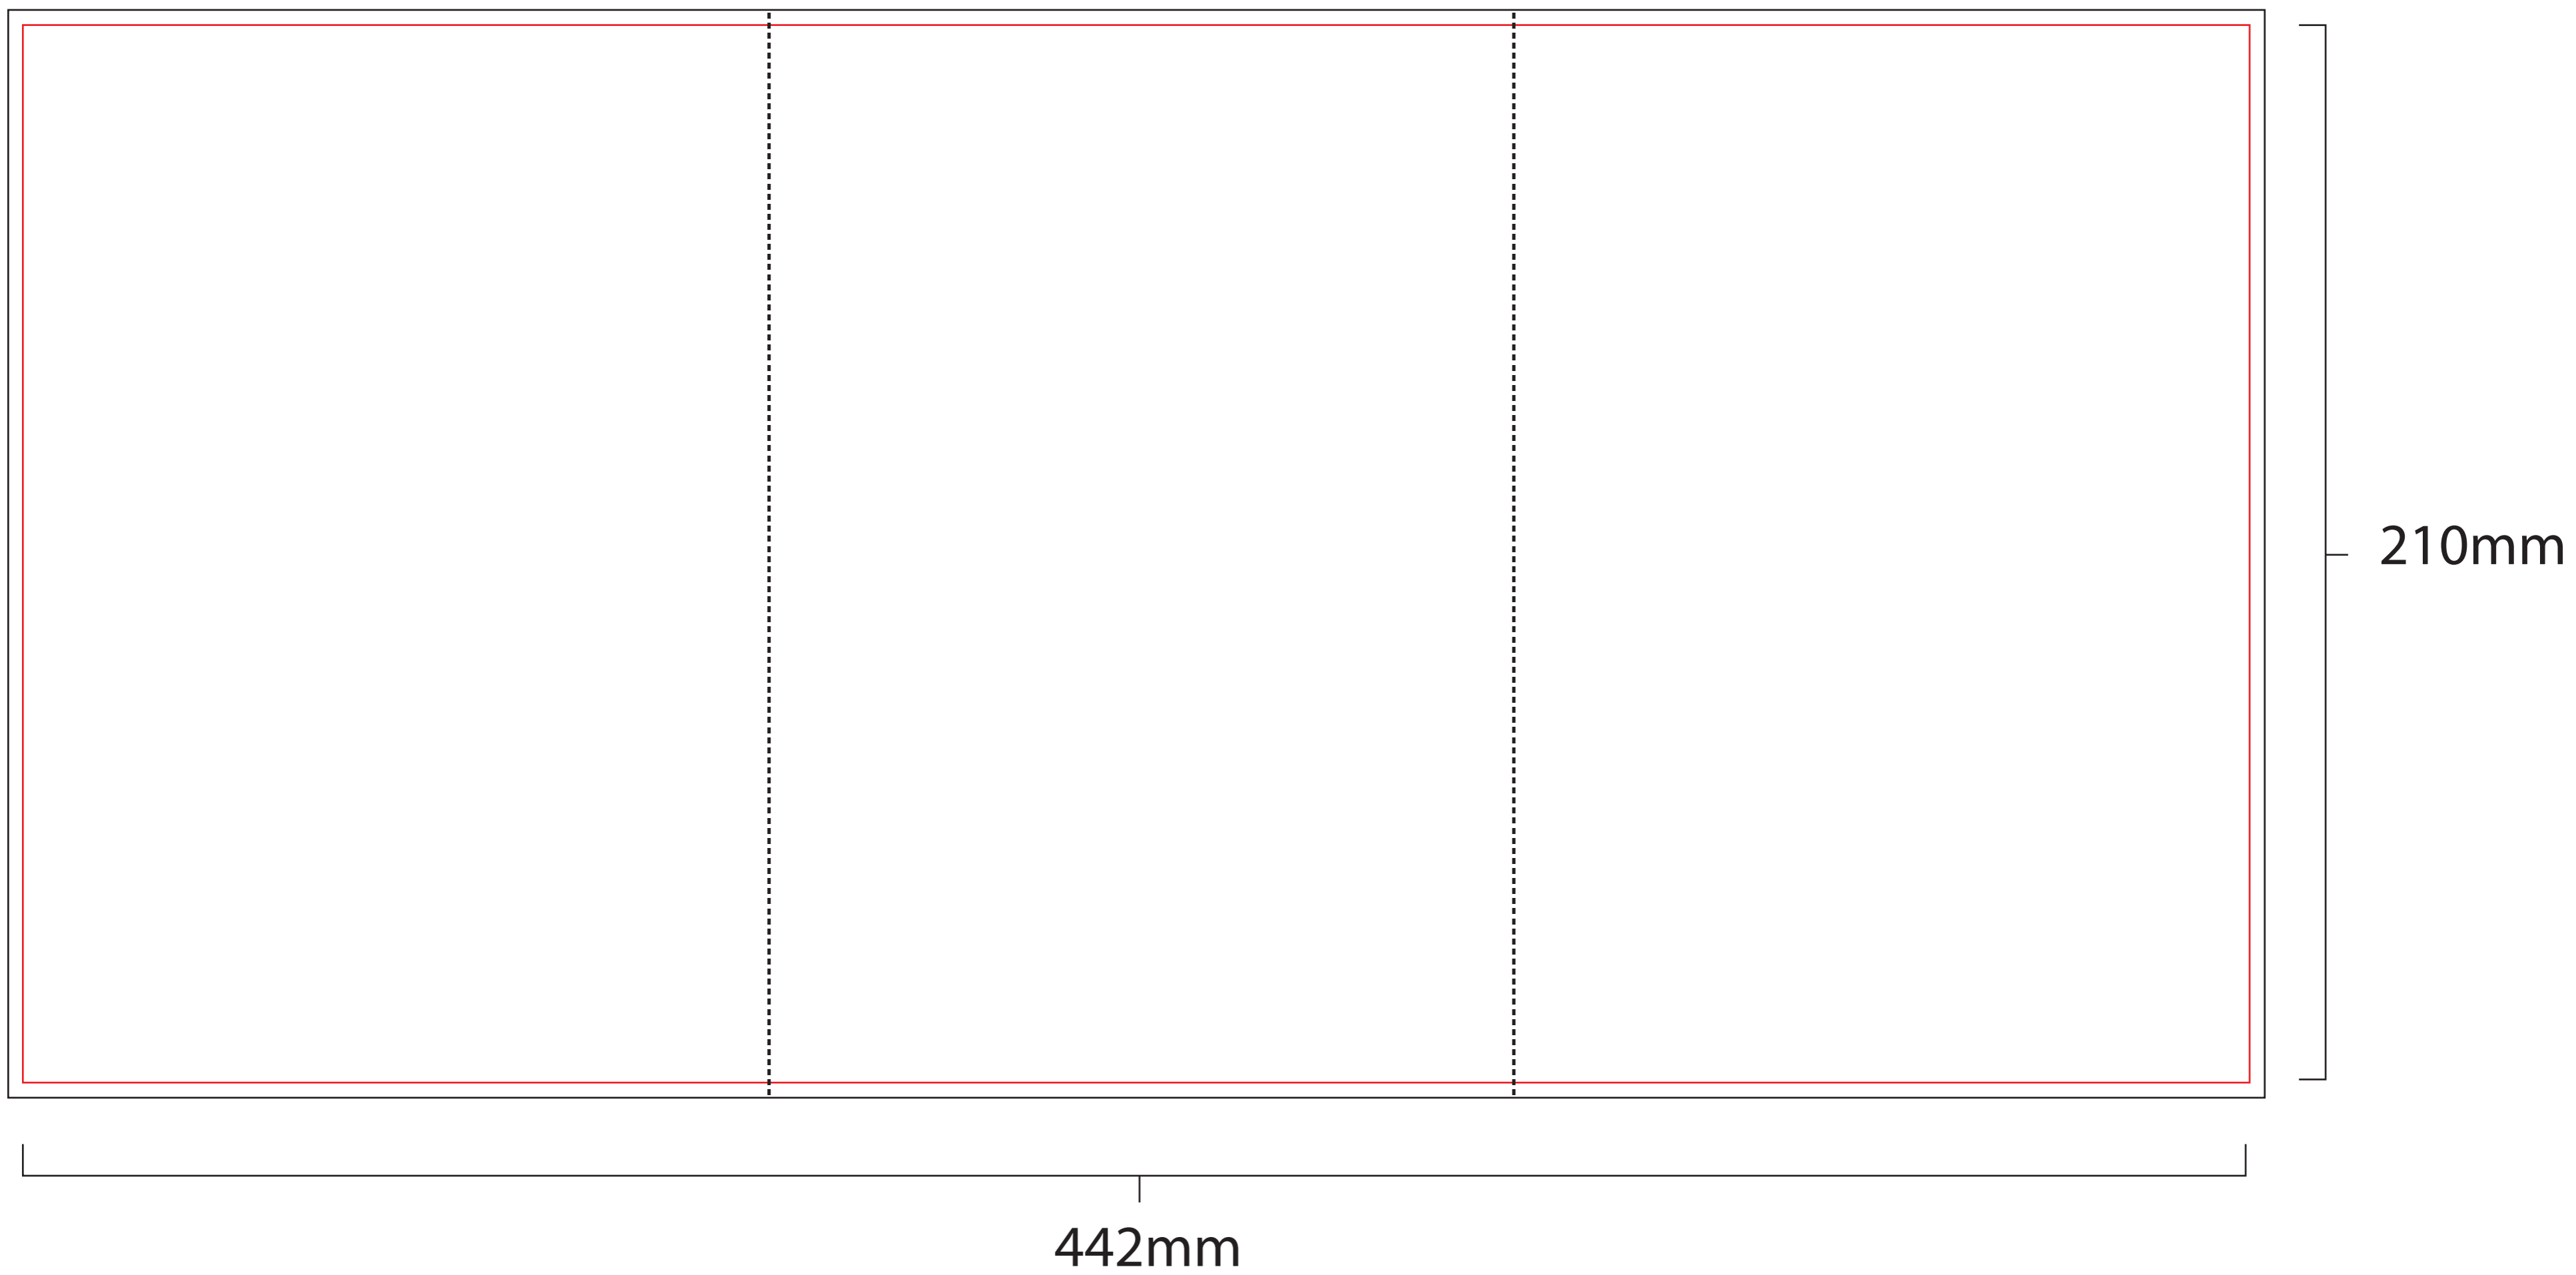

6pp A5 template (roll fold)

NB: All artwork for print should be set up with a 3mm bleed on all edges

NB: Roll fold leaflets should NOT be set up with even panel widths. Please use the template for your designs

OUTER

INNER

	= CROP
	= BLEED
	= FOLD

JAMJAR PRINT