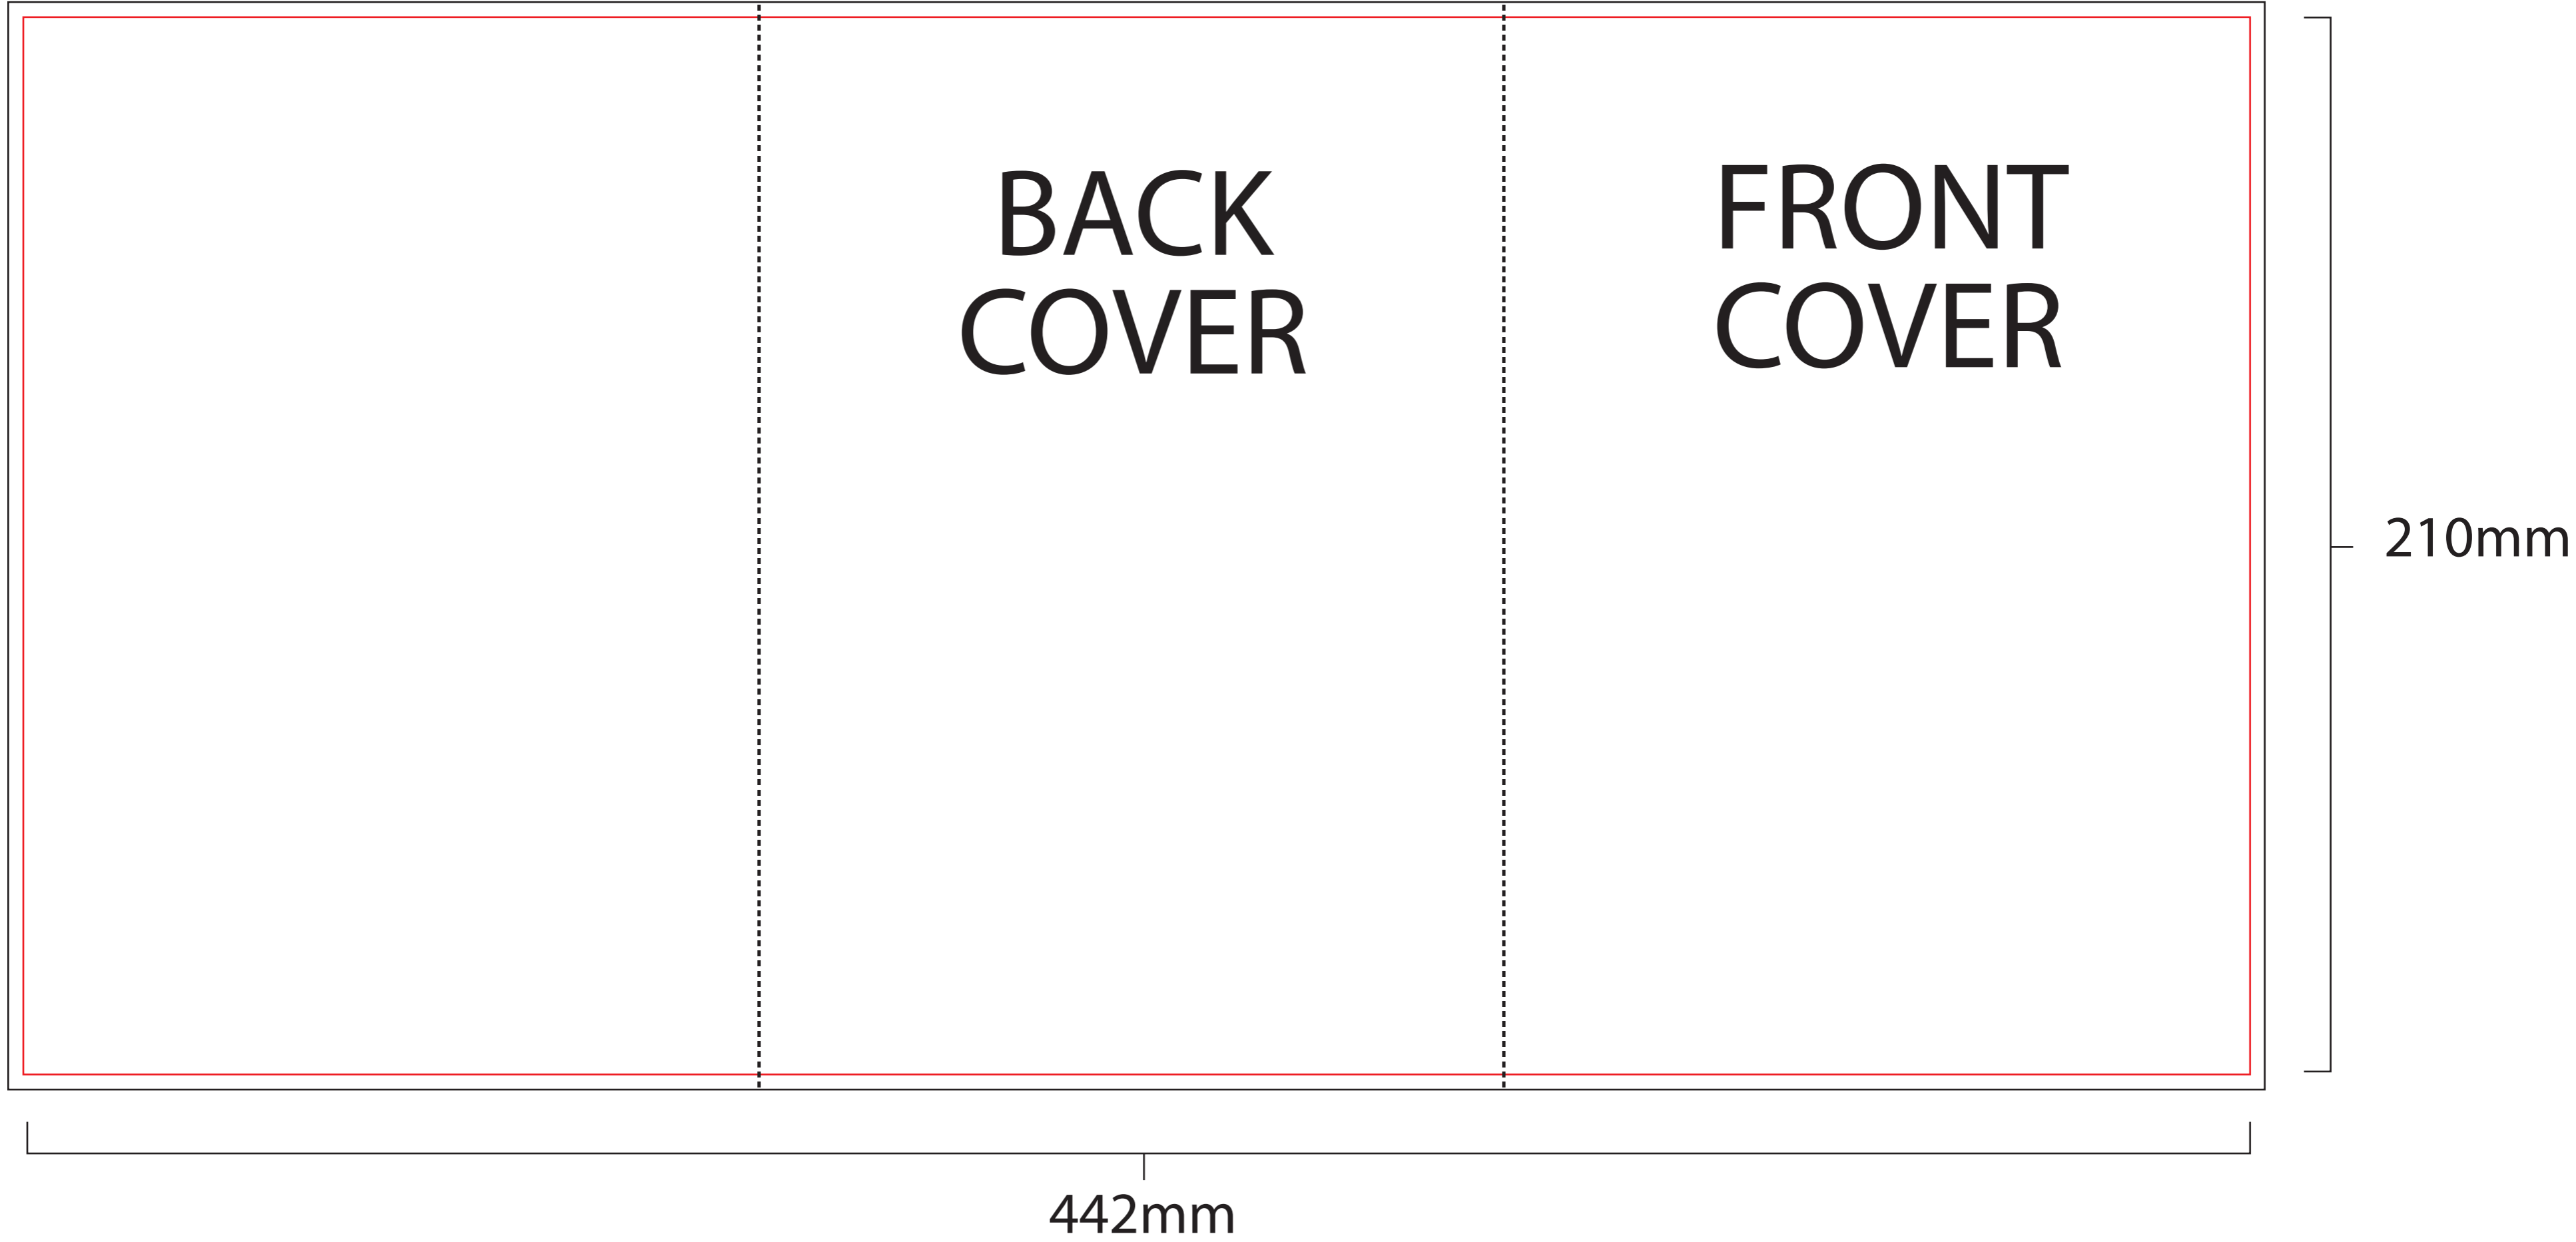

6pp A5 template (roll fold)

NB: All artwork for print should be set up with a 3mm bleed on all edges

NB: Roll fold leaflets should NOT be set up with even panel widths. Please use the template for your designs

OUTER

INNER

	= CROP
	= BLEED
	= FOLD

JAMJAR PRINT