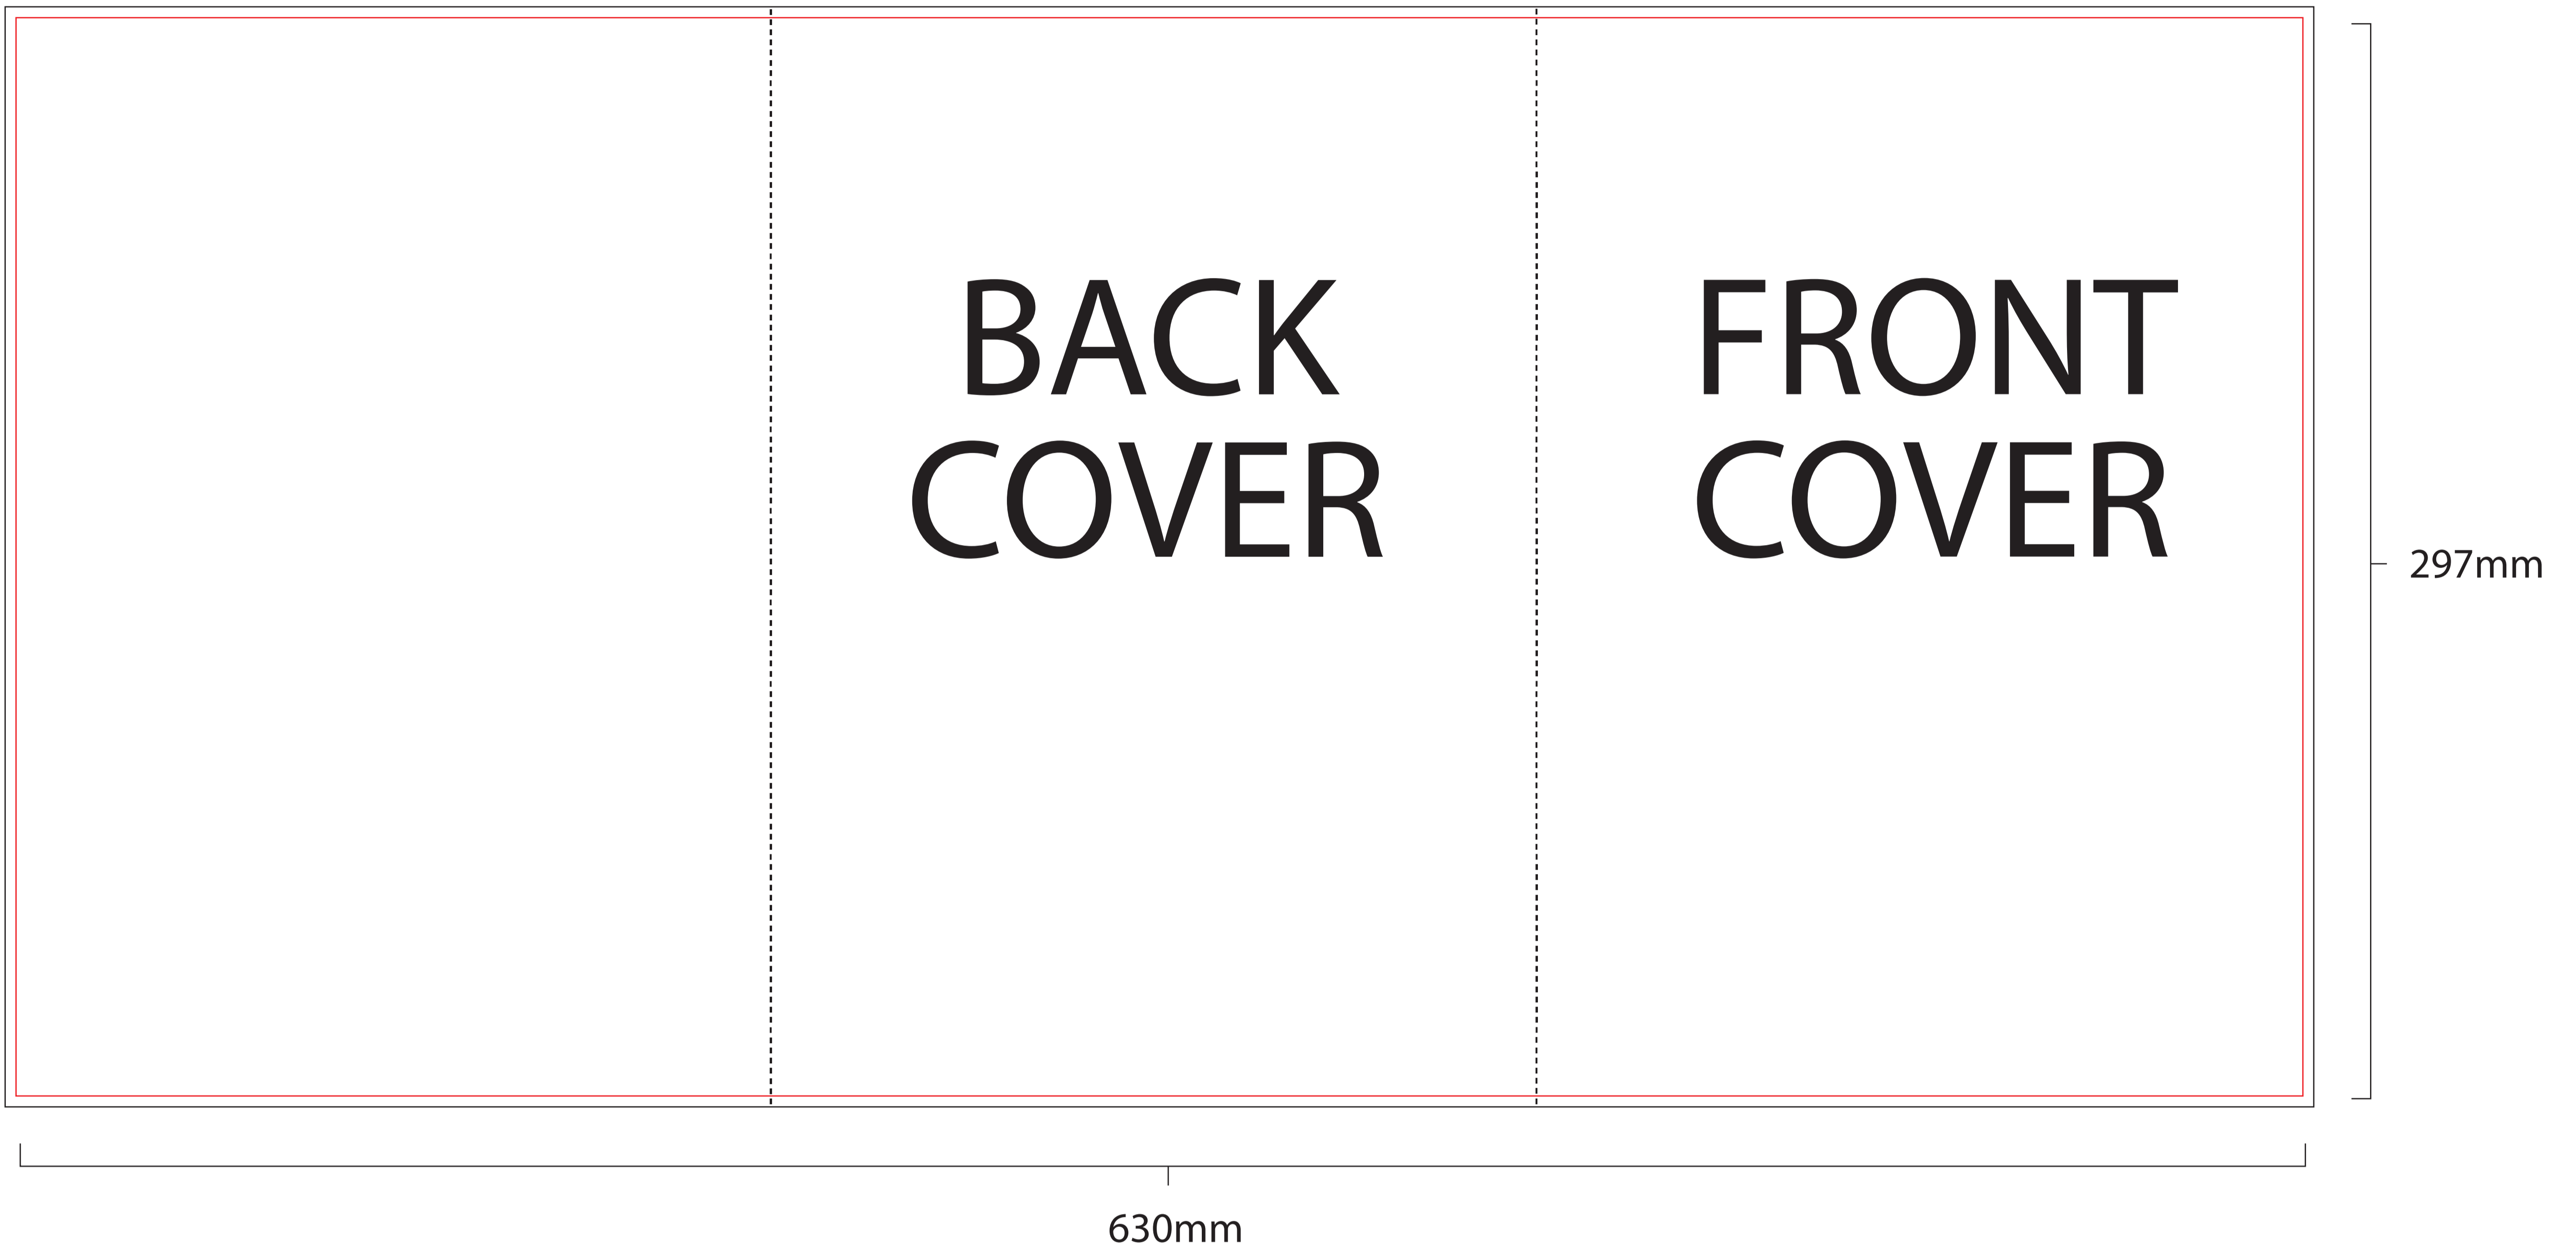

# 6pp A4 template (roll fold)

NB: All artwork for print should be set up with a 3mm bleed on all edges

NB: Roll fold leaflets should NOT be set up with even panel widths. Please use the template for your designs

## OUTER

## INNER

	= CROP
	= BLEED
	= FOLD