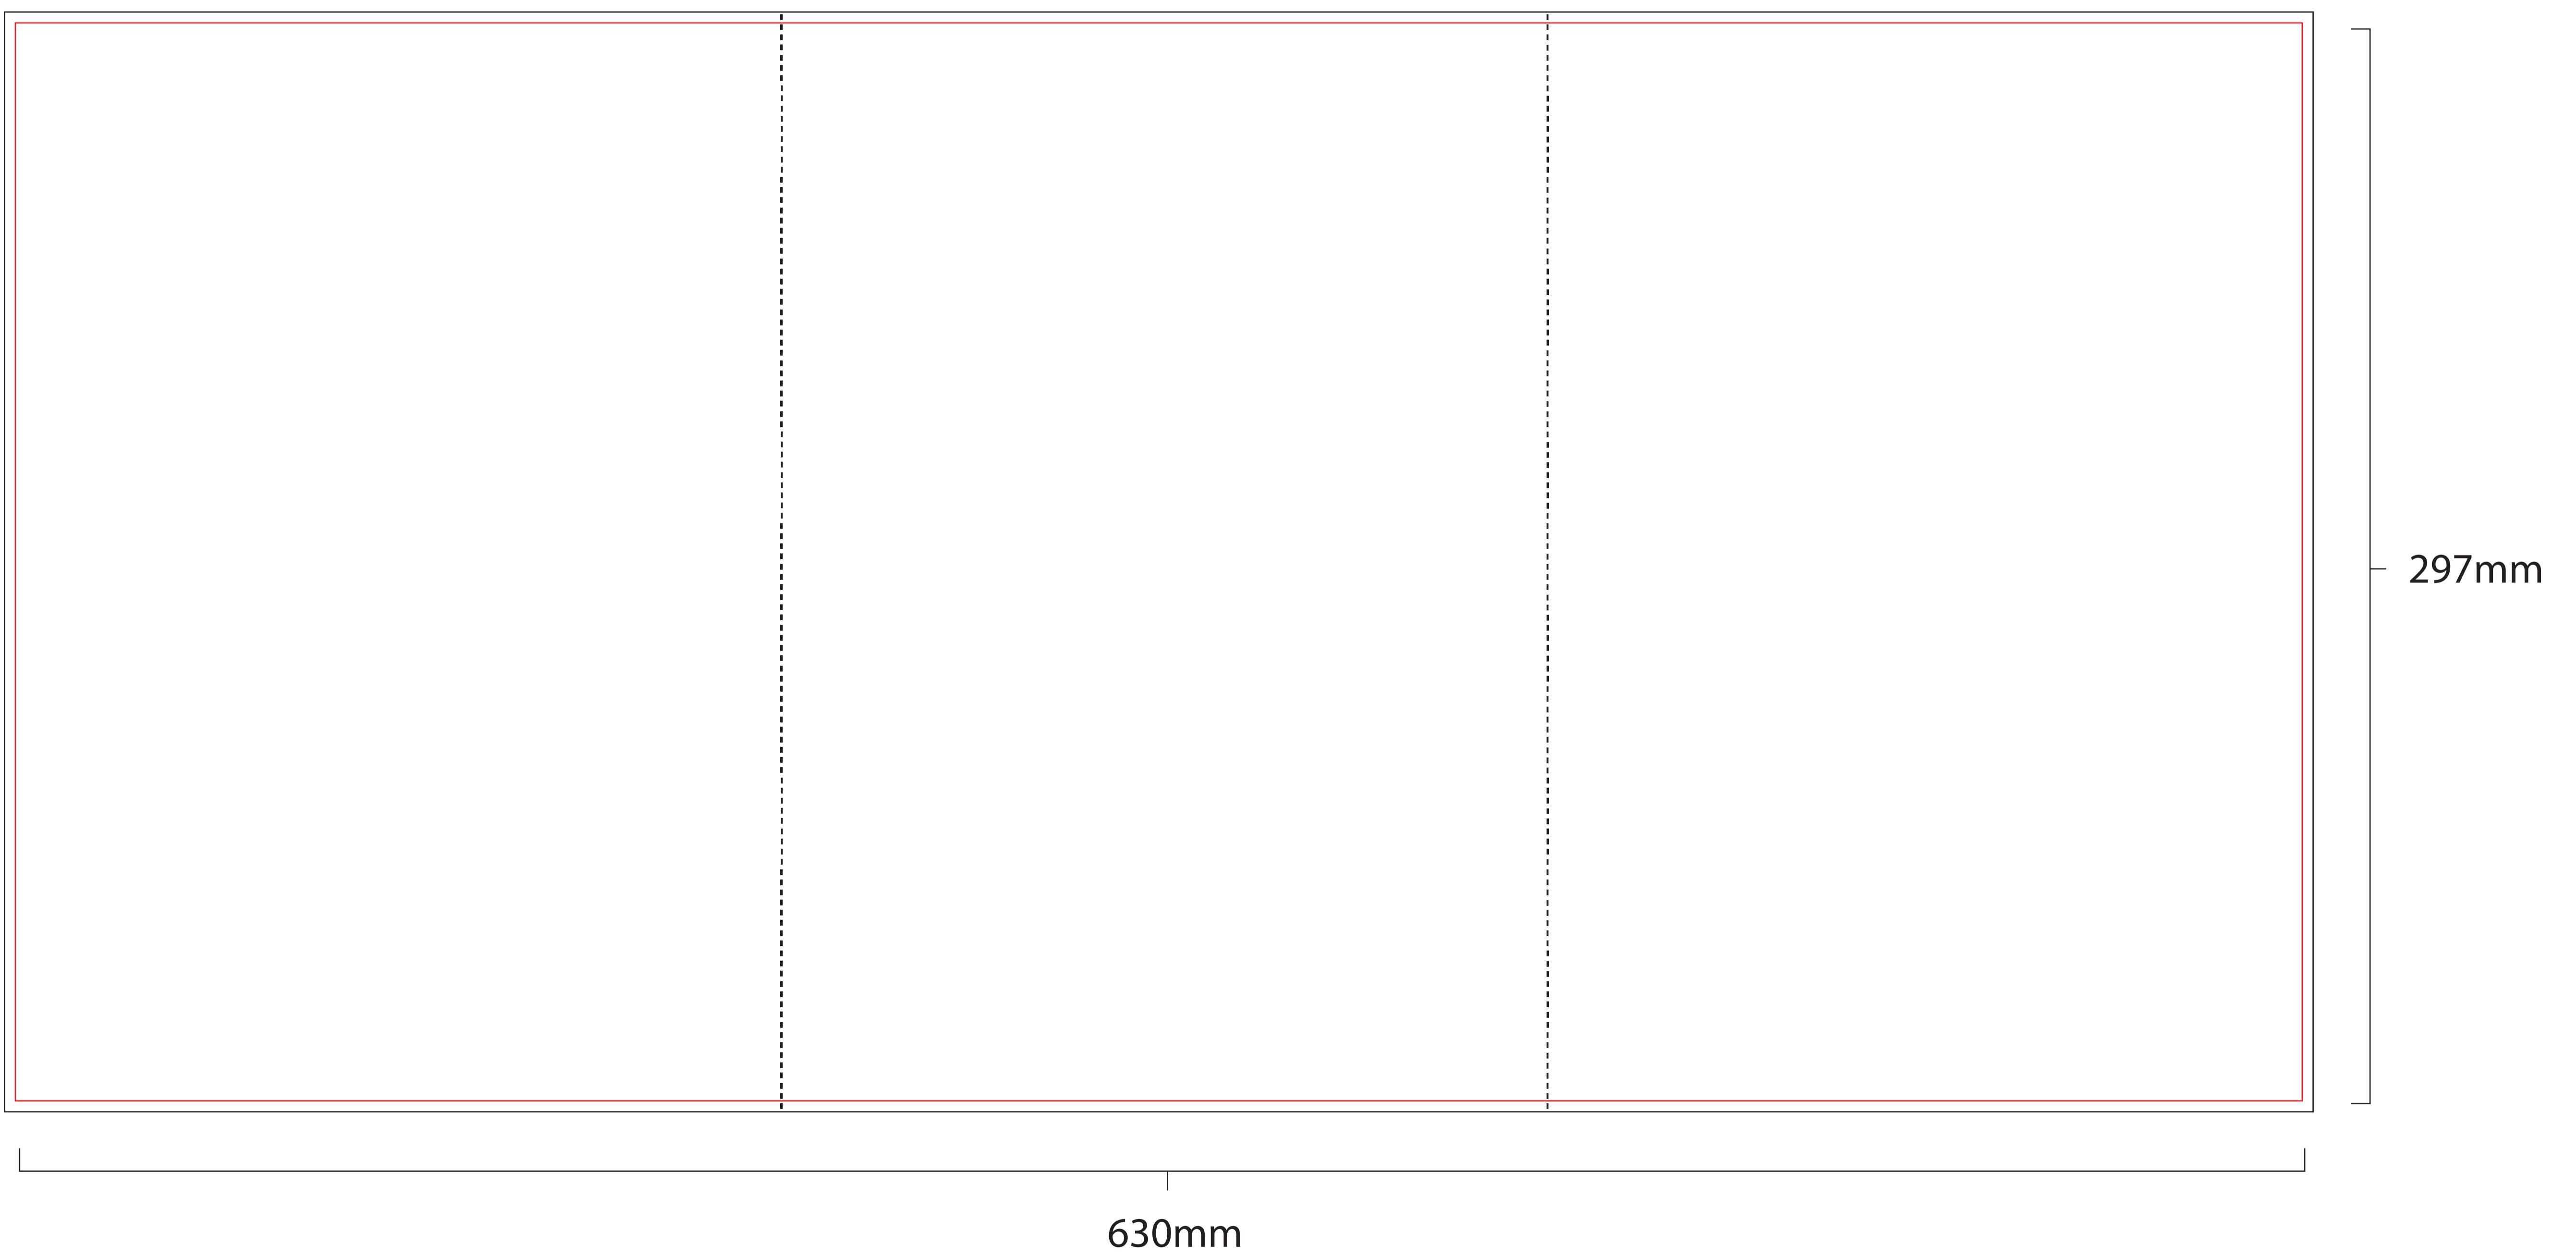

# 6pp A4 template (roll fold)

NB: All artwork for print should be set up with a 3mm bleed on all edges

NB: Roll fold leaflets should NOT be set up with even panel widths. Please use the template for your designs

## OUTER

## INNER

	= CROP
	= BLEED
	= FOLD