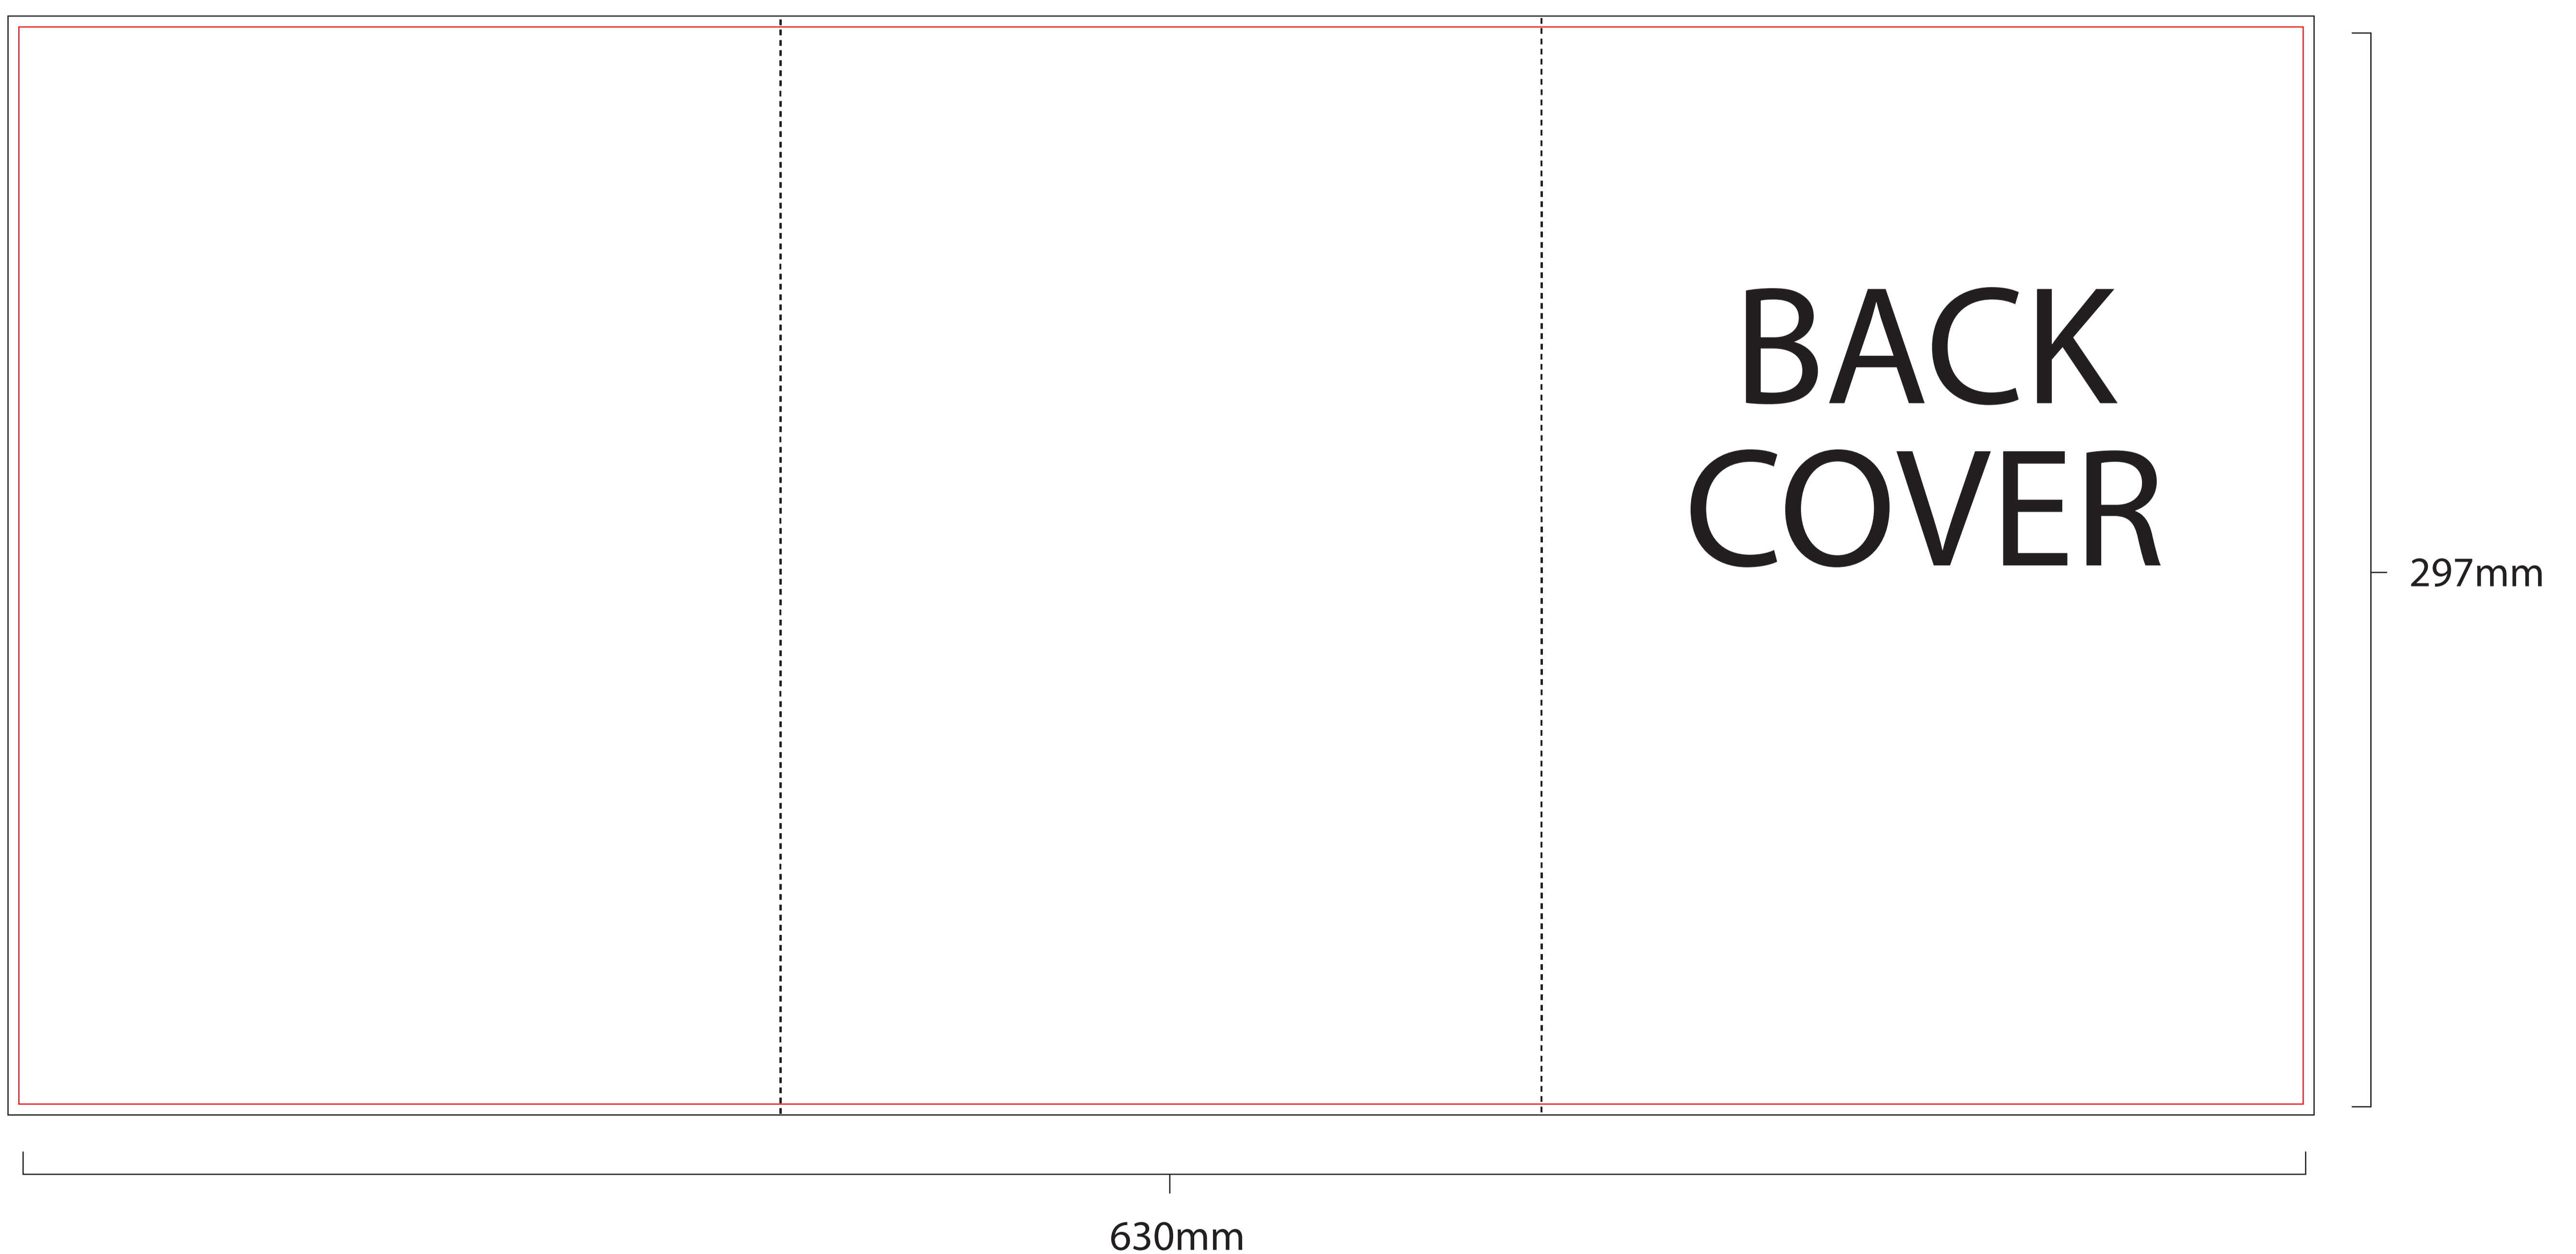

6pp A4 template (concertina fold)

NB: All artwork for print should be set up with a 3mm bleed on all edges

OUTER

INNER

	= CROP
	= BLEED
	= FOLD