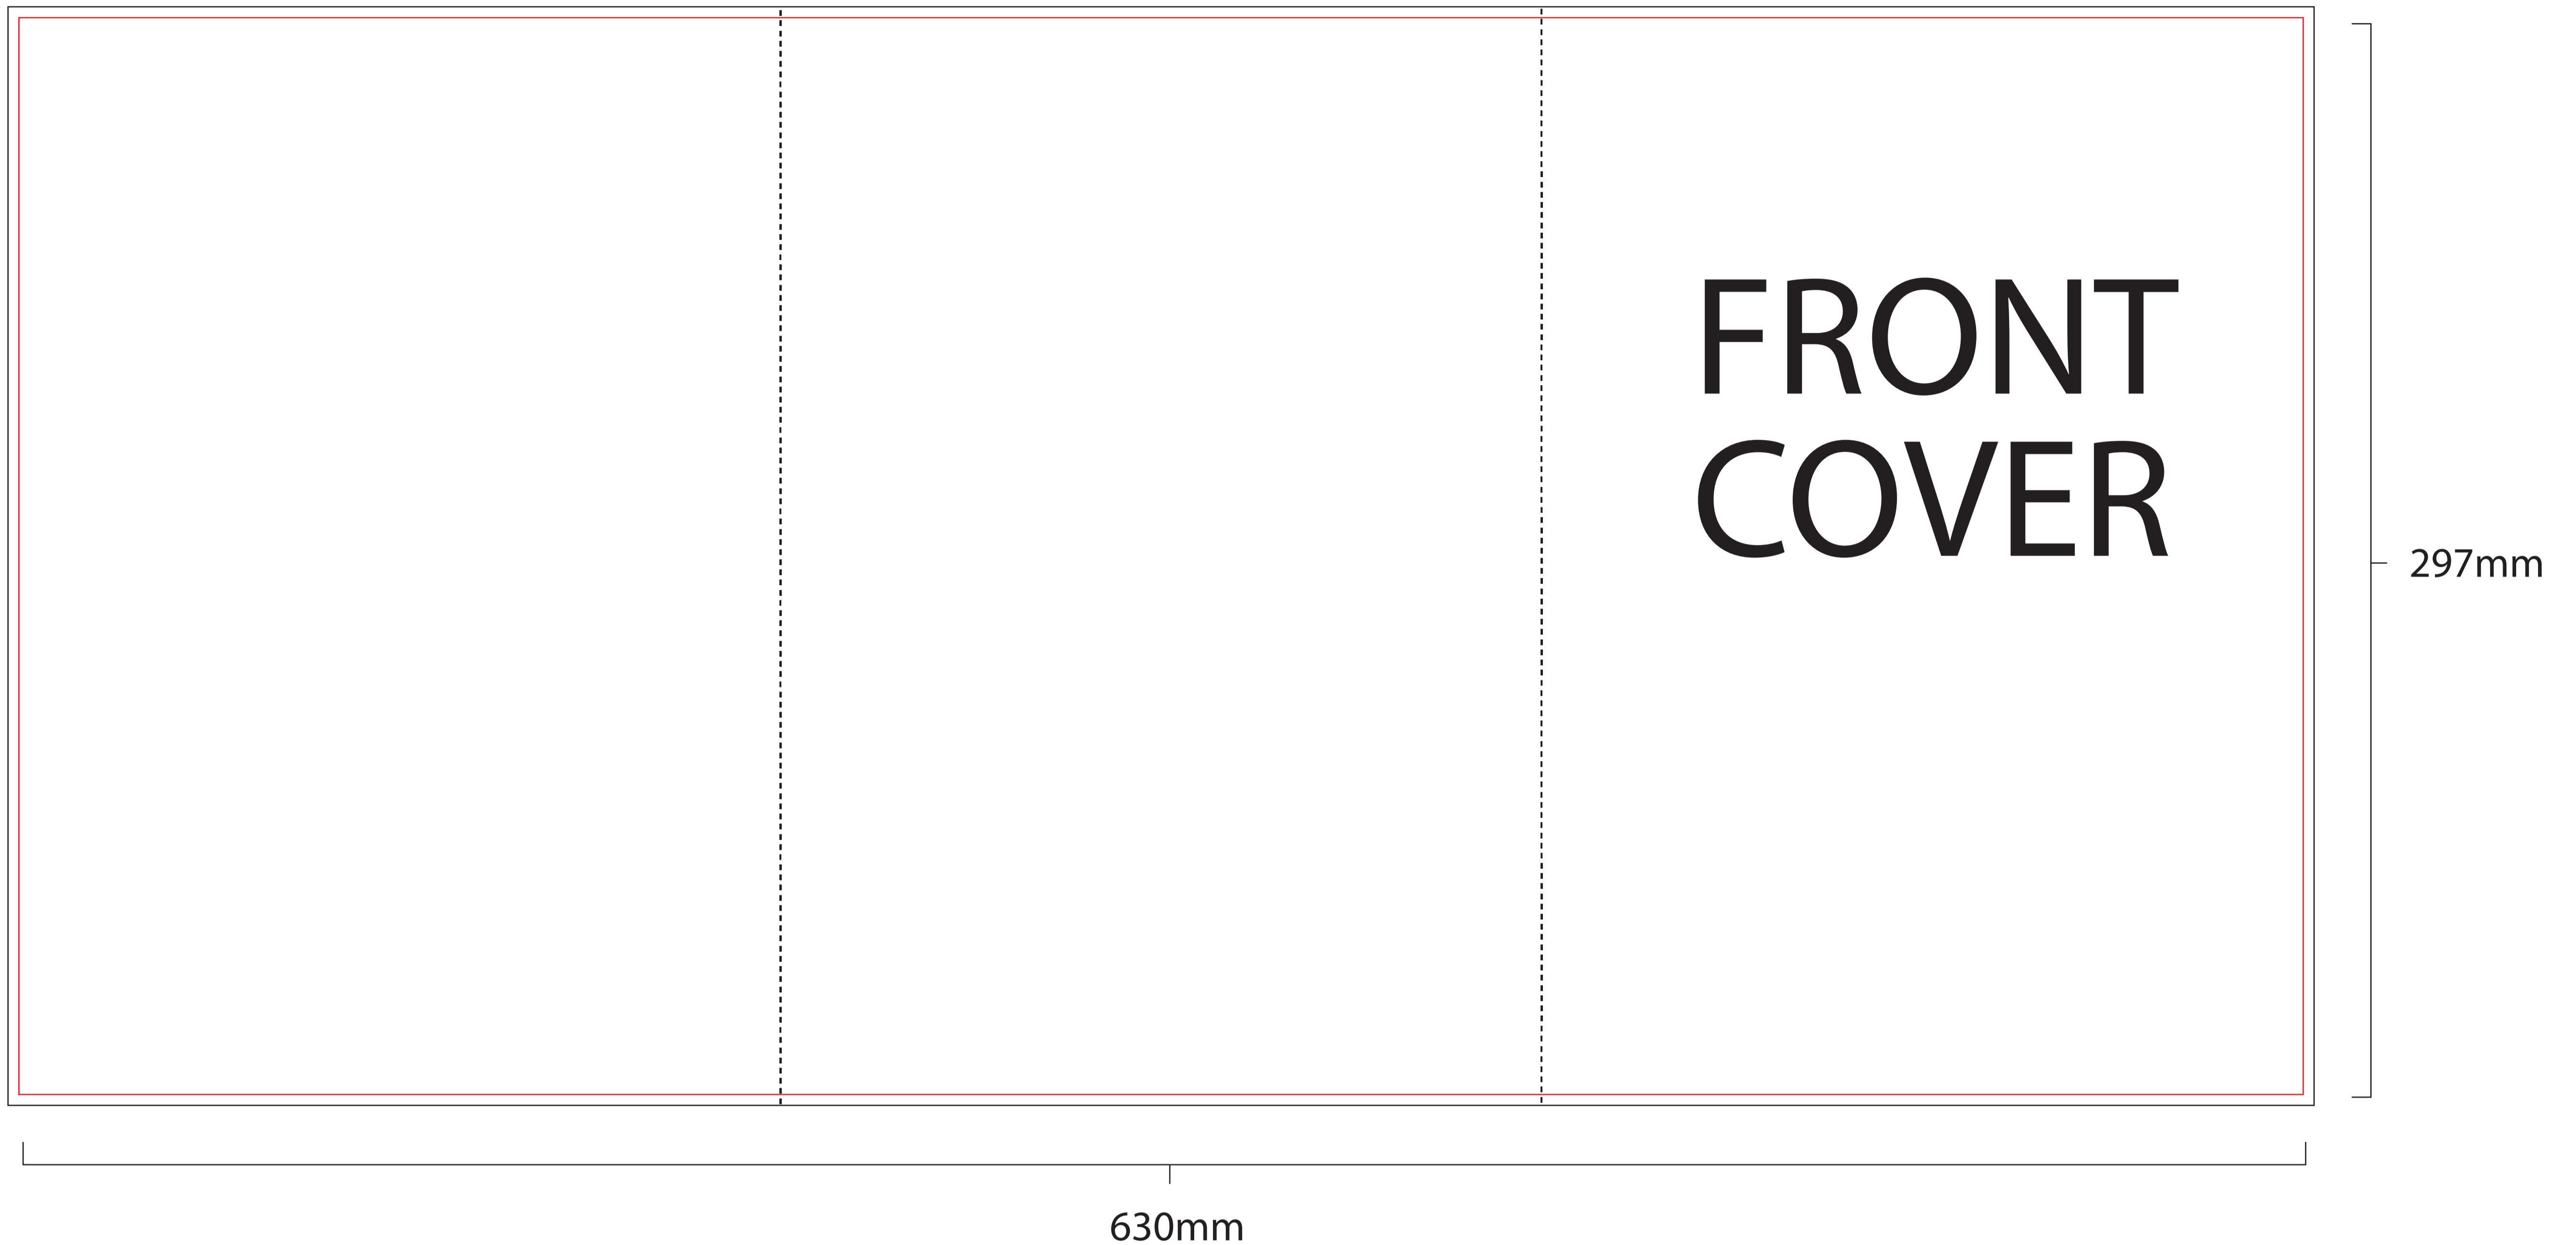

6pp A4 template (concertina fold)

NB: All artwork for print should be set up with a 3mm bleed on all edges

OUTER

INNER

	= CROP
	= BLEED
	= FOLD