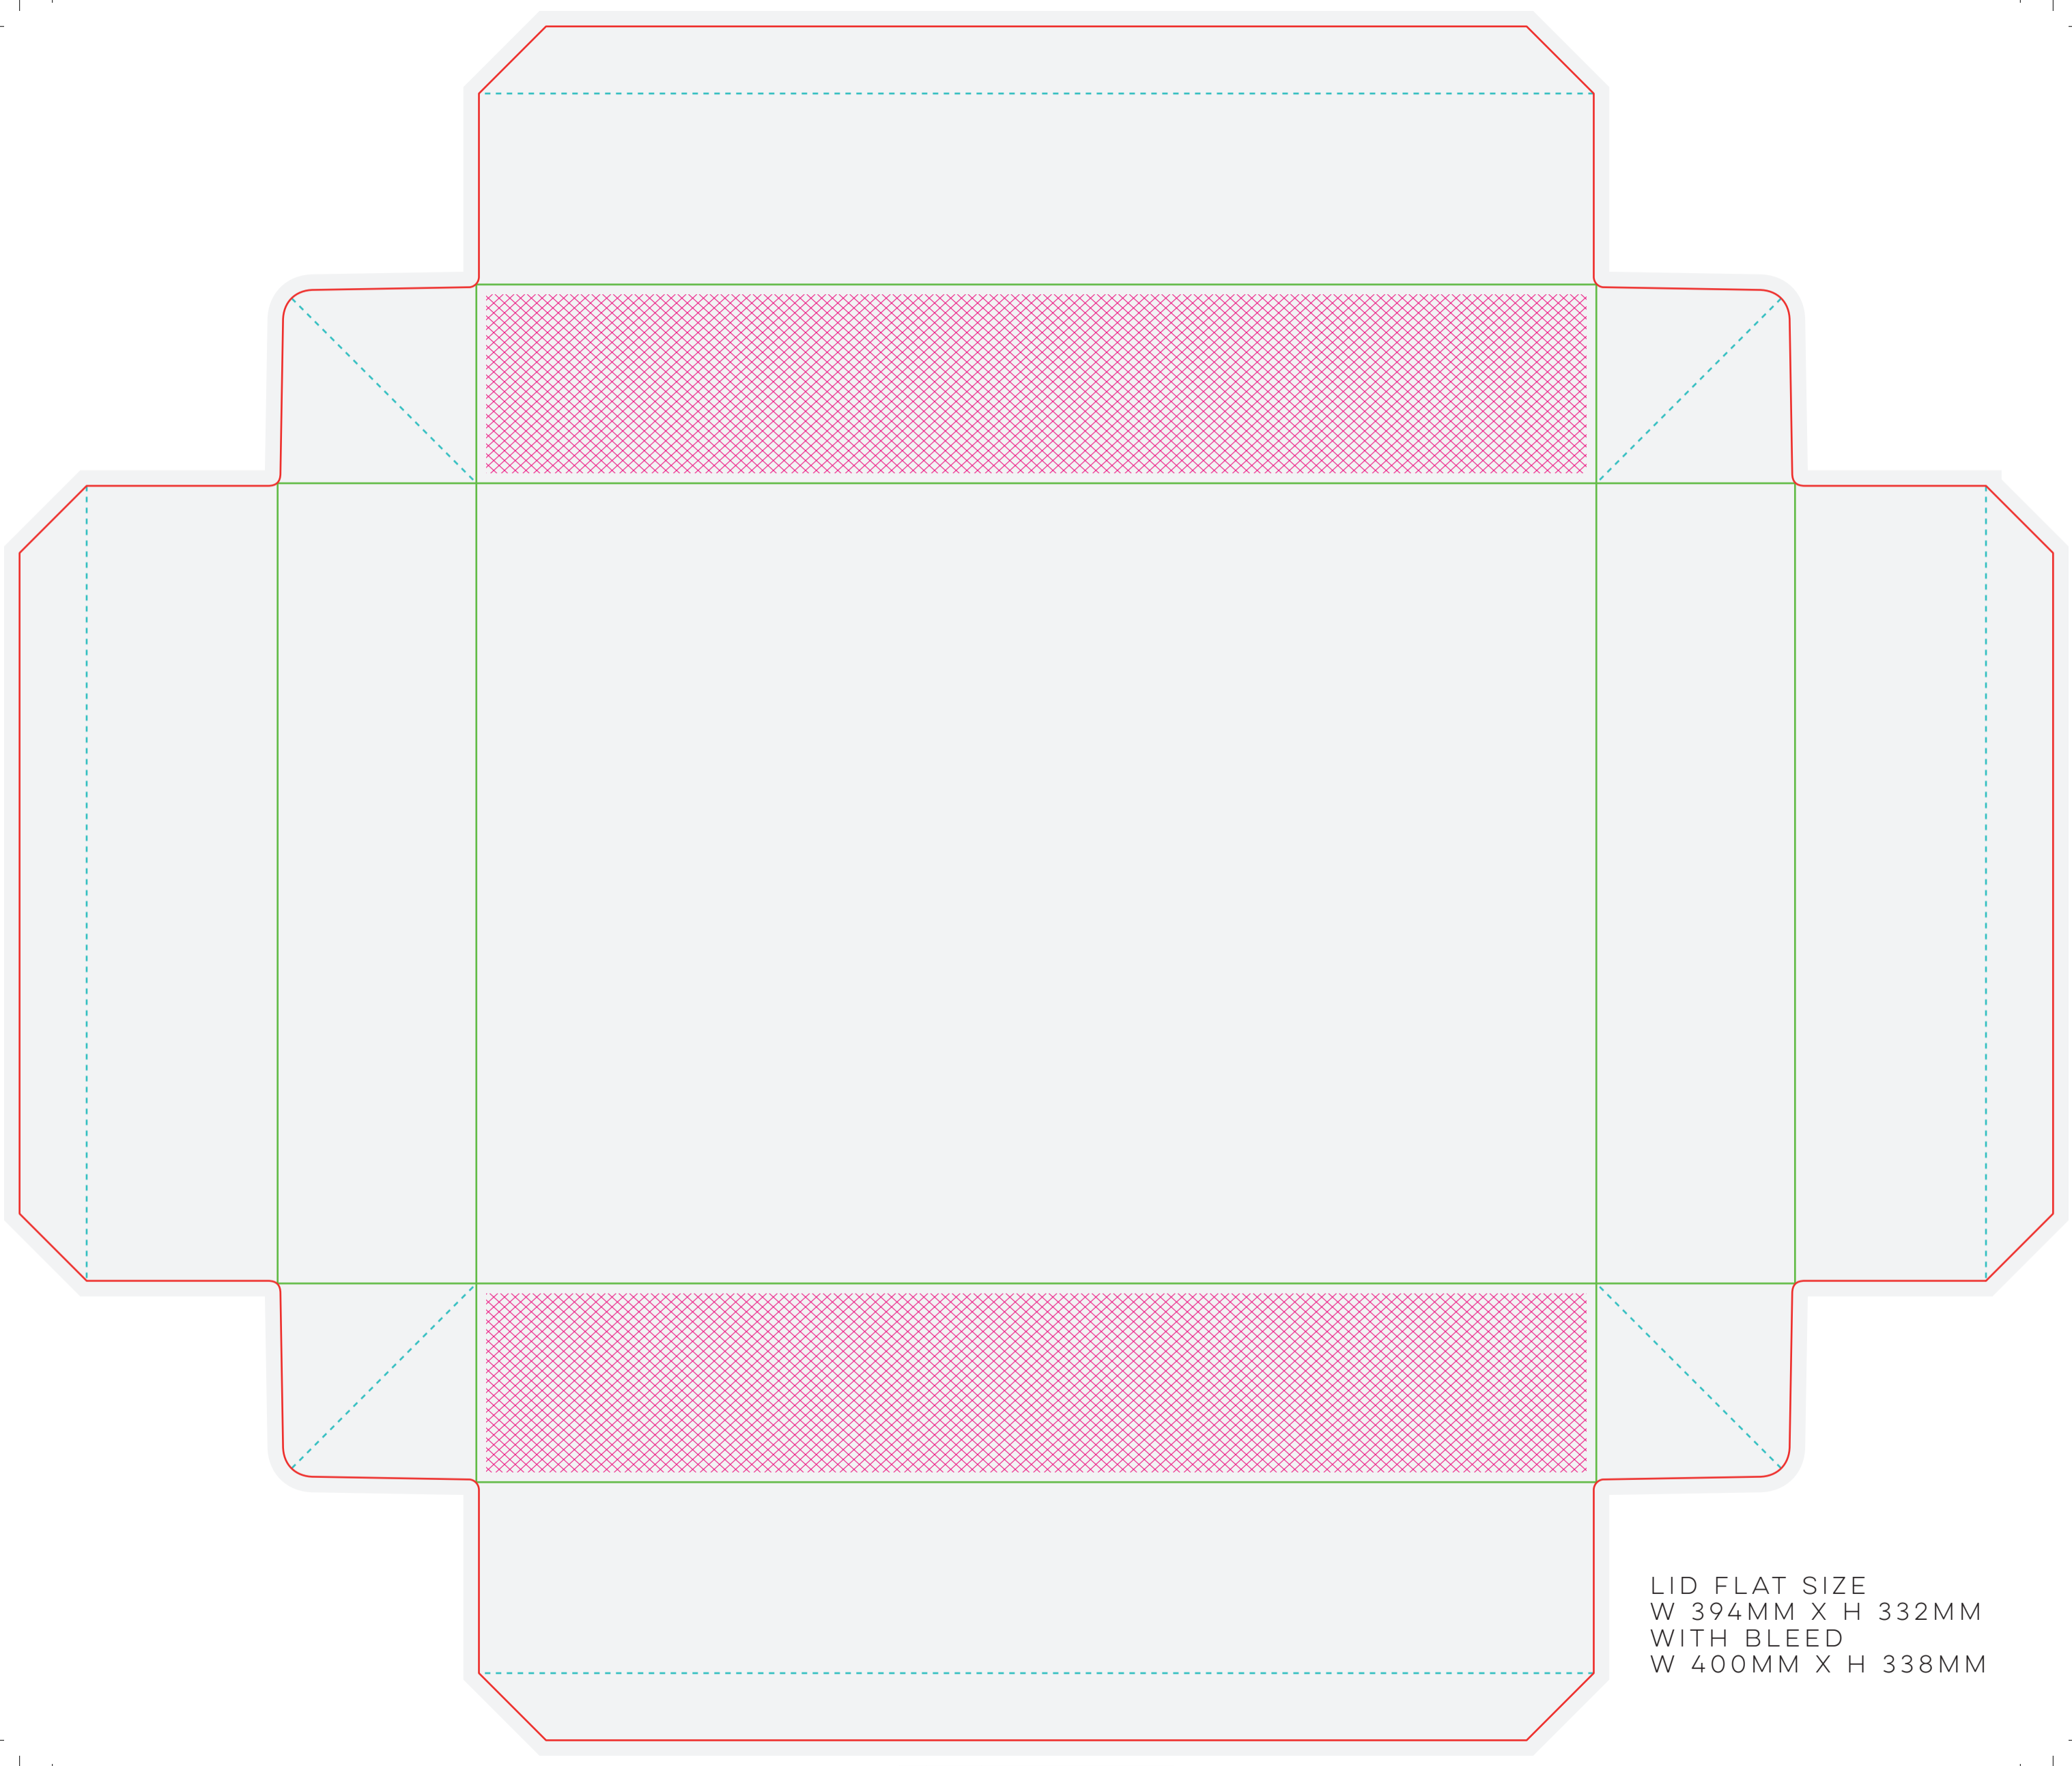

BASE FLAT SIZE  
W 516.5MM X H 455MM  
WITH BLEED  
W 522.5MM X H 461MM

LID FLAT SIZE  
 W 394MM X H 332MM  
 WITH BLEED  
 W 400MM X H 338MM