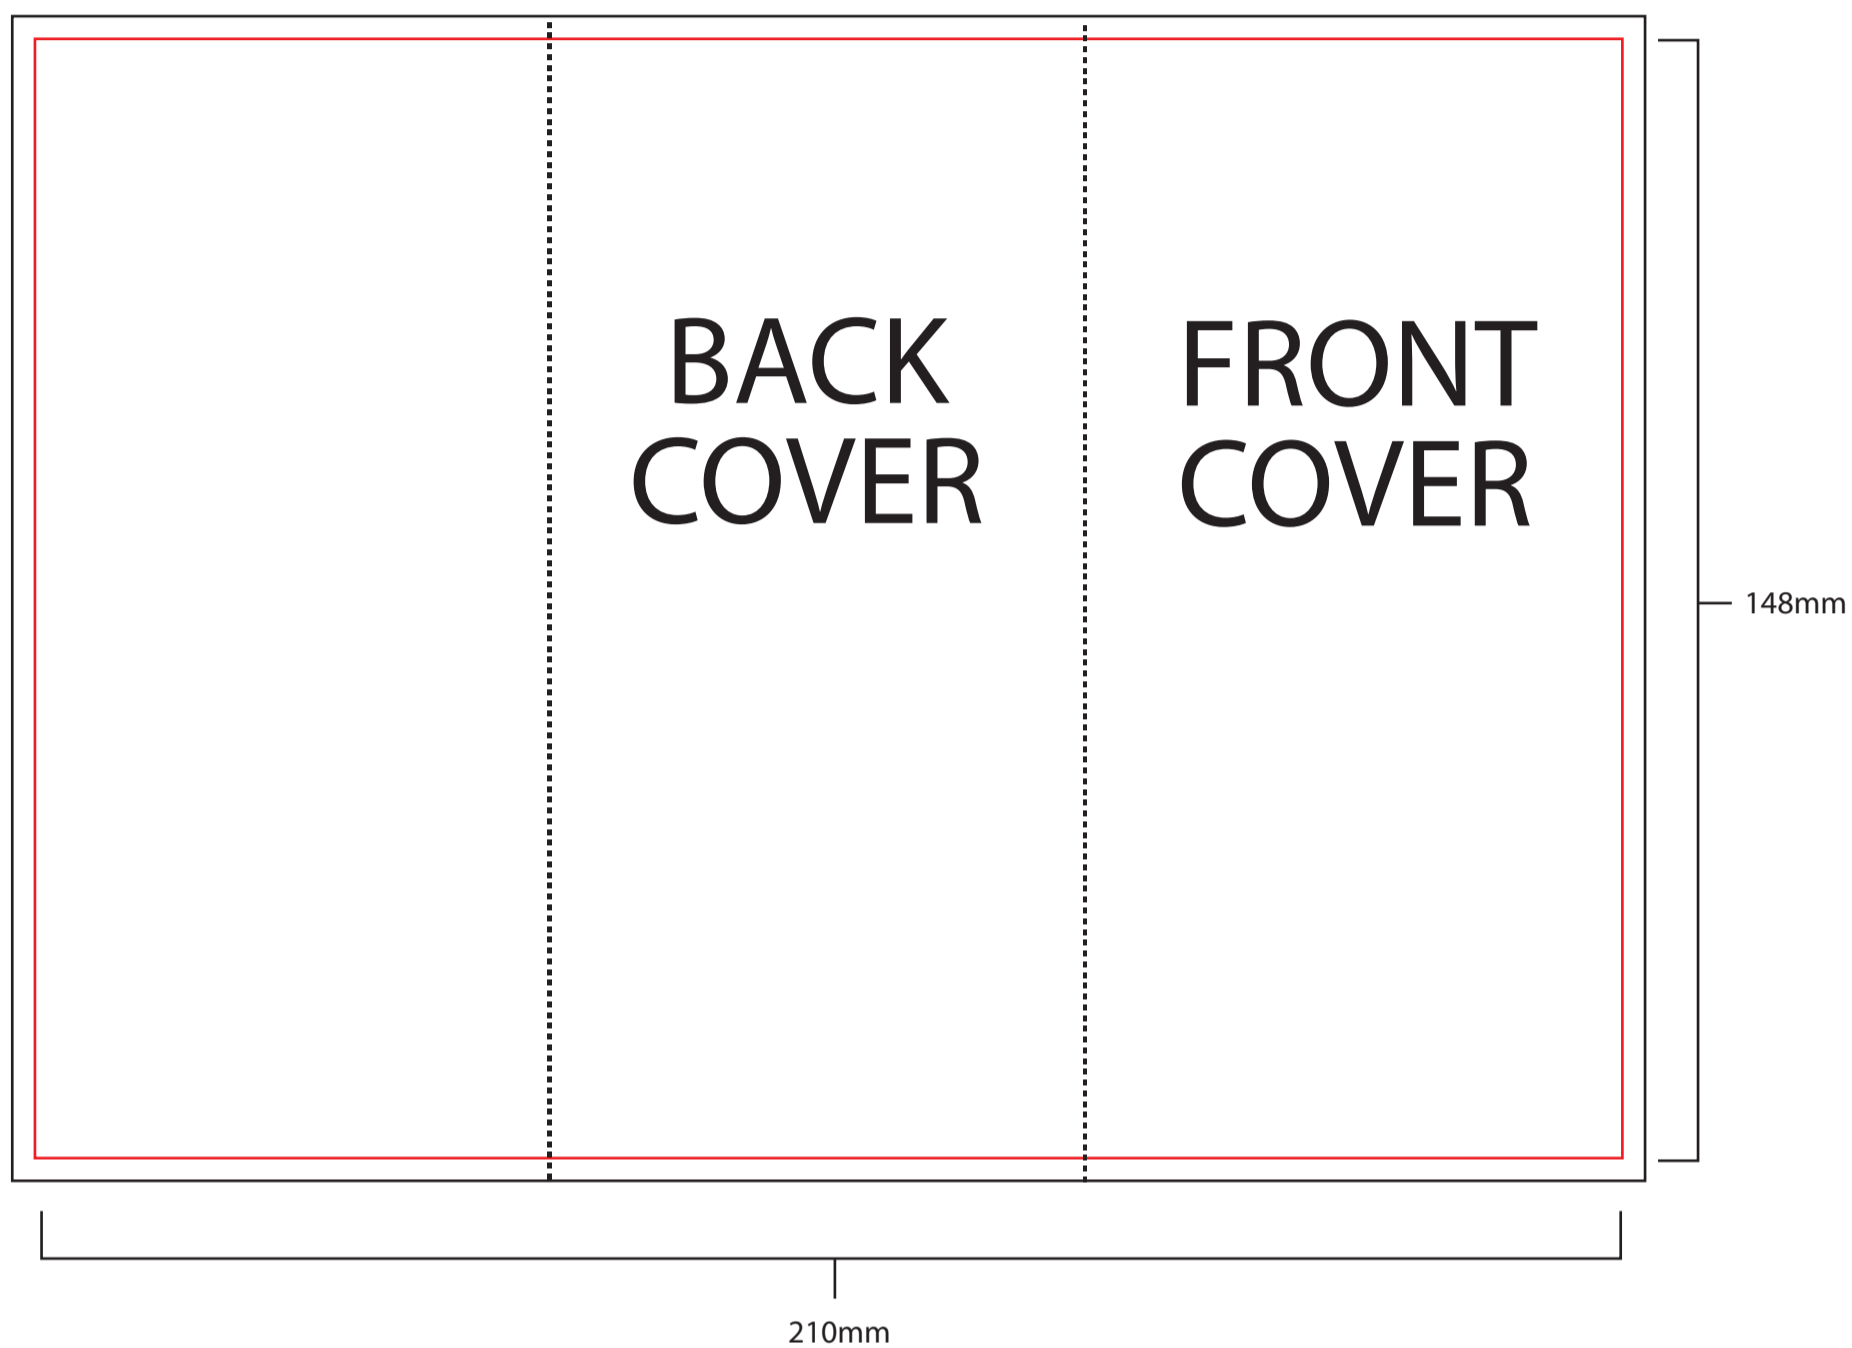

# A5 folded to 1/3 A5 template (Roll fold)

NB: All artwork for print should be set up with a 3mm bleed on all edges

NB: Roll fold leaflets should NOT be set up with even panel widths. Please use the template for your designs

## INNER