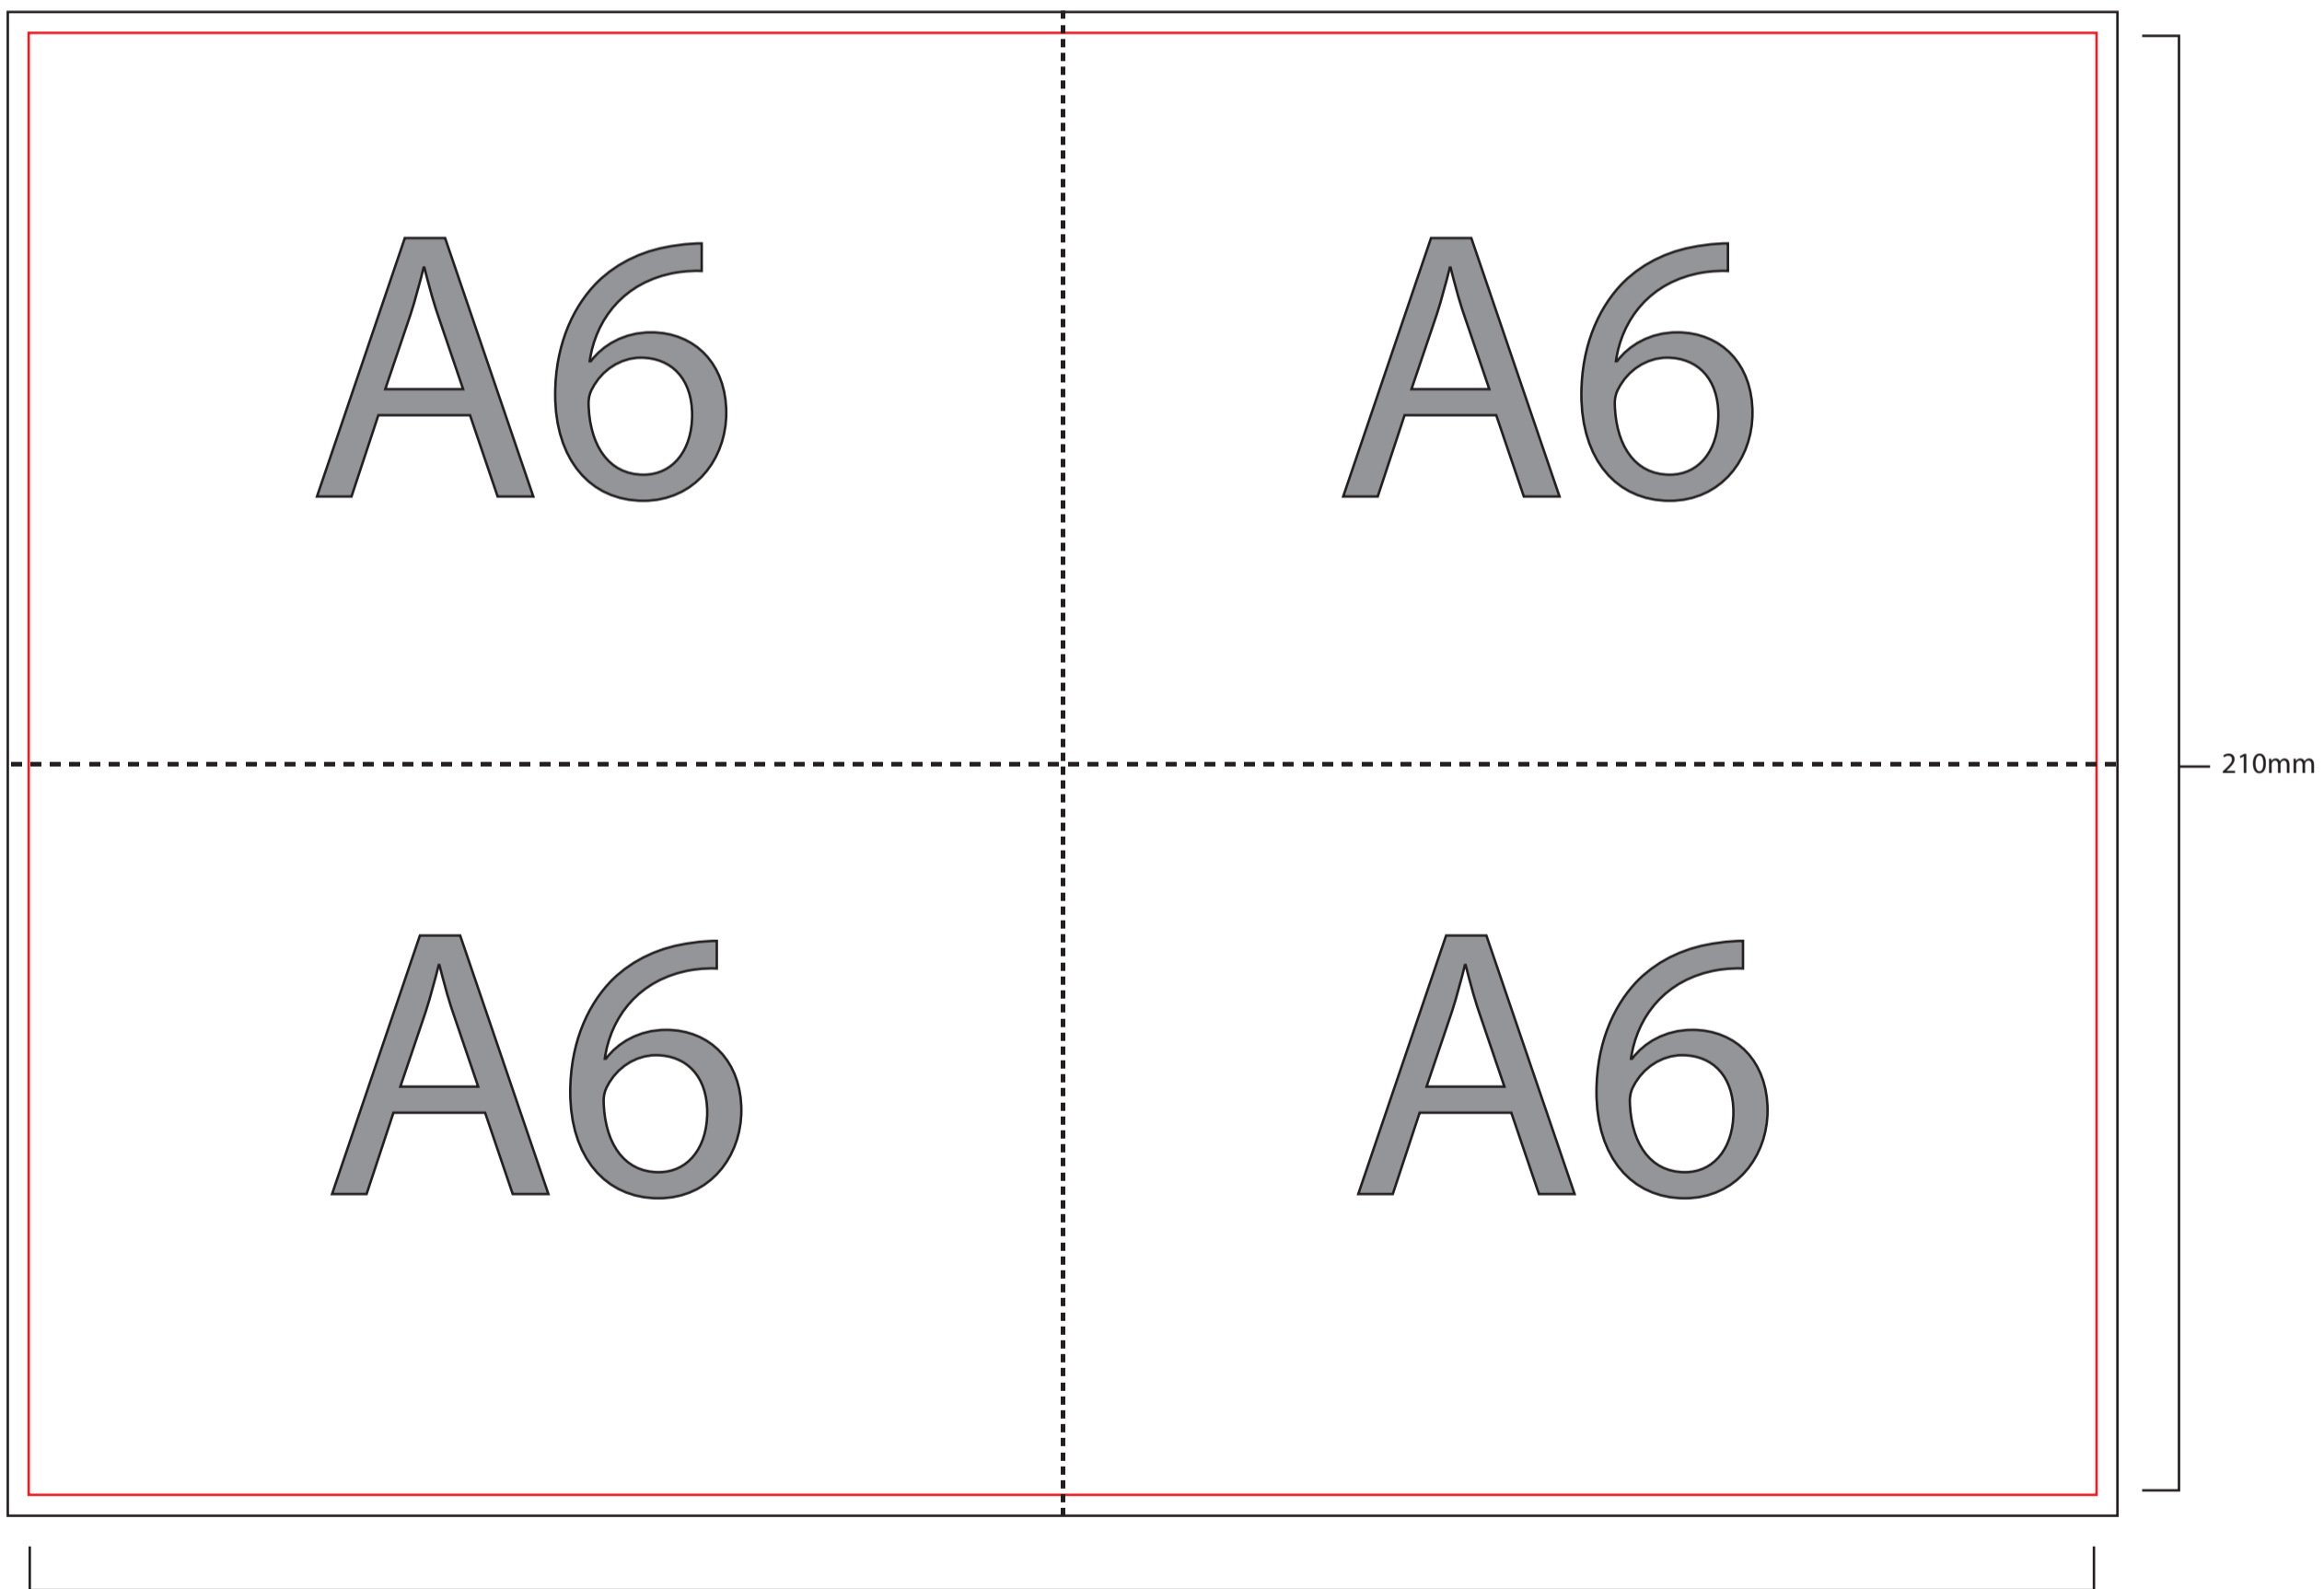

# A4 folded to A6 template (Cross fold)

NB: All artwork for print should be set up with a 3mm bleed on all edges

	= CROP
	= BLEED
	= FOLD

148mm