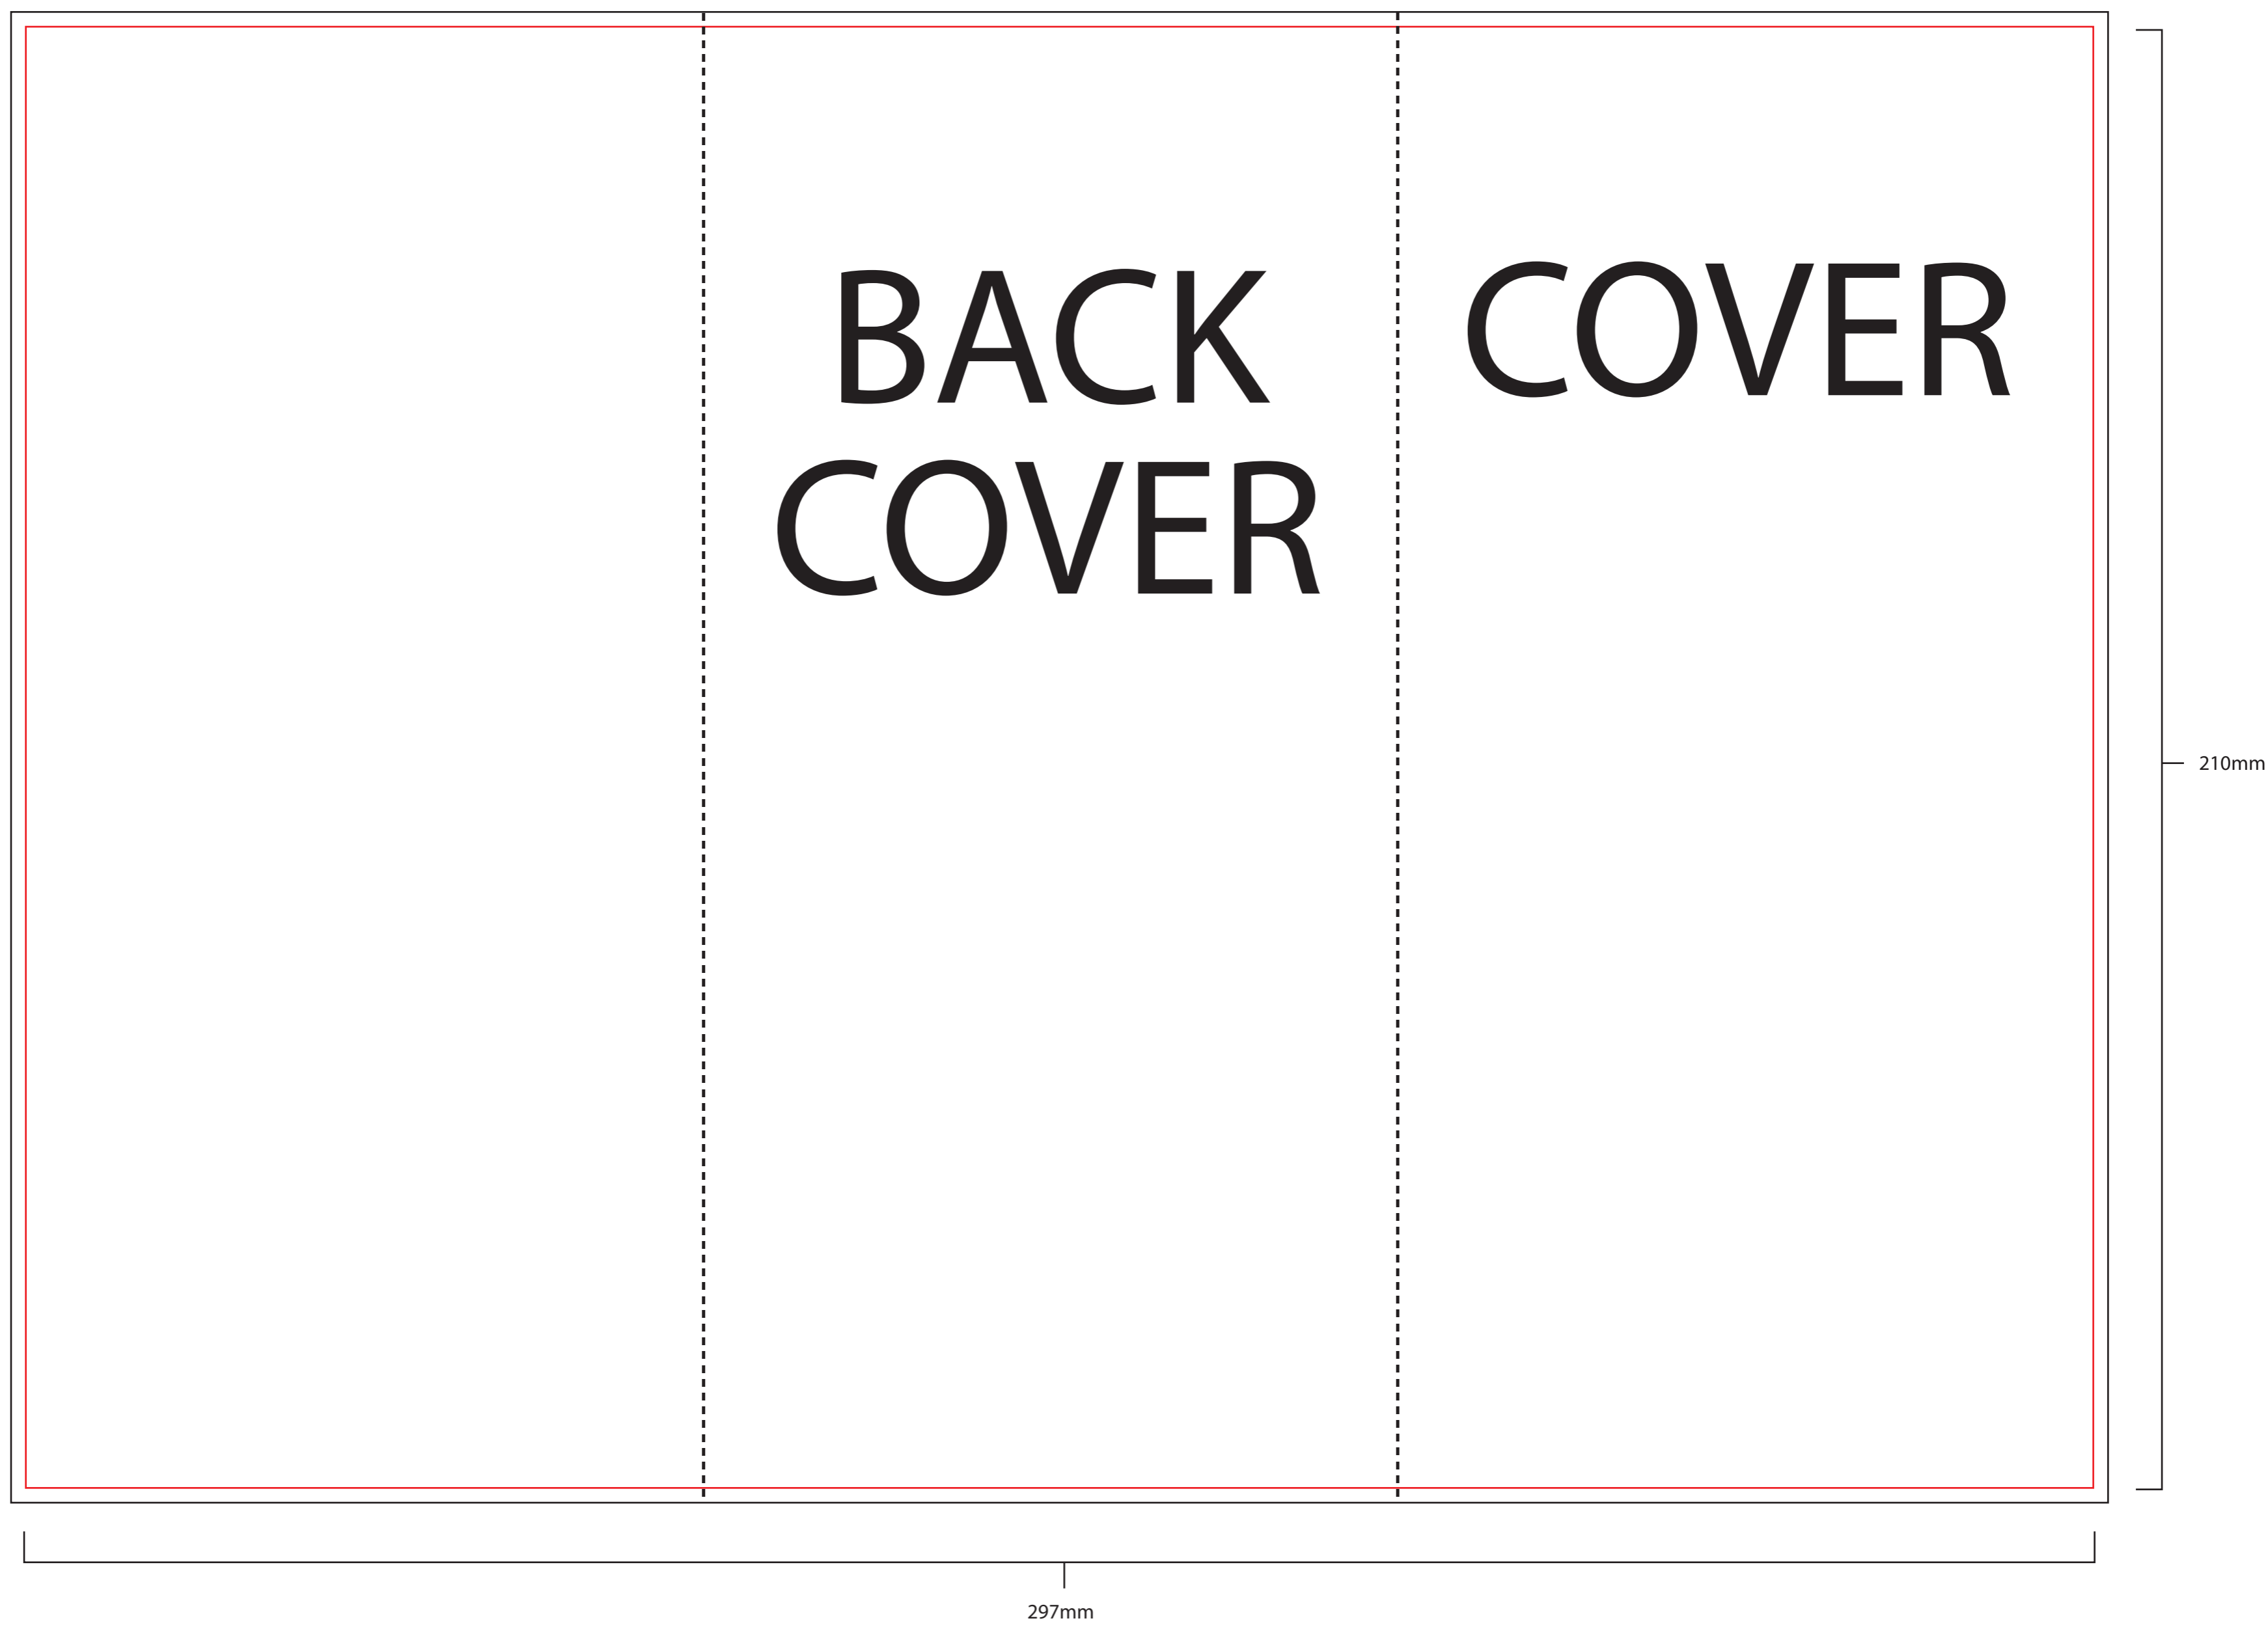

# A3 Trifold template (6pp 140X70 ROLL FOLD)

NB: All artwork for print should be set up with a 3mm bleed on all edges

NB: Roll fold leaflets should NOT be set up with even panel widths. Please use the template for your designs

## OUTER

## INNER