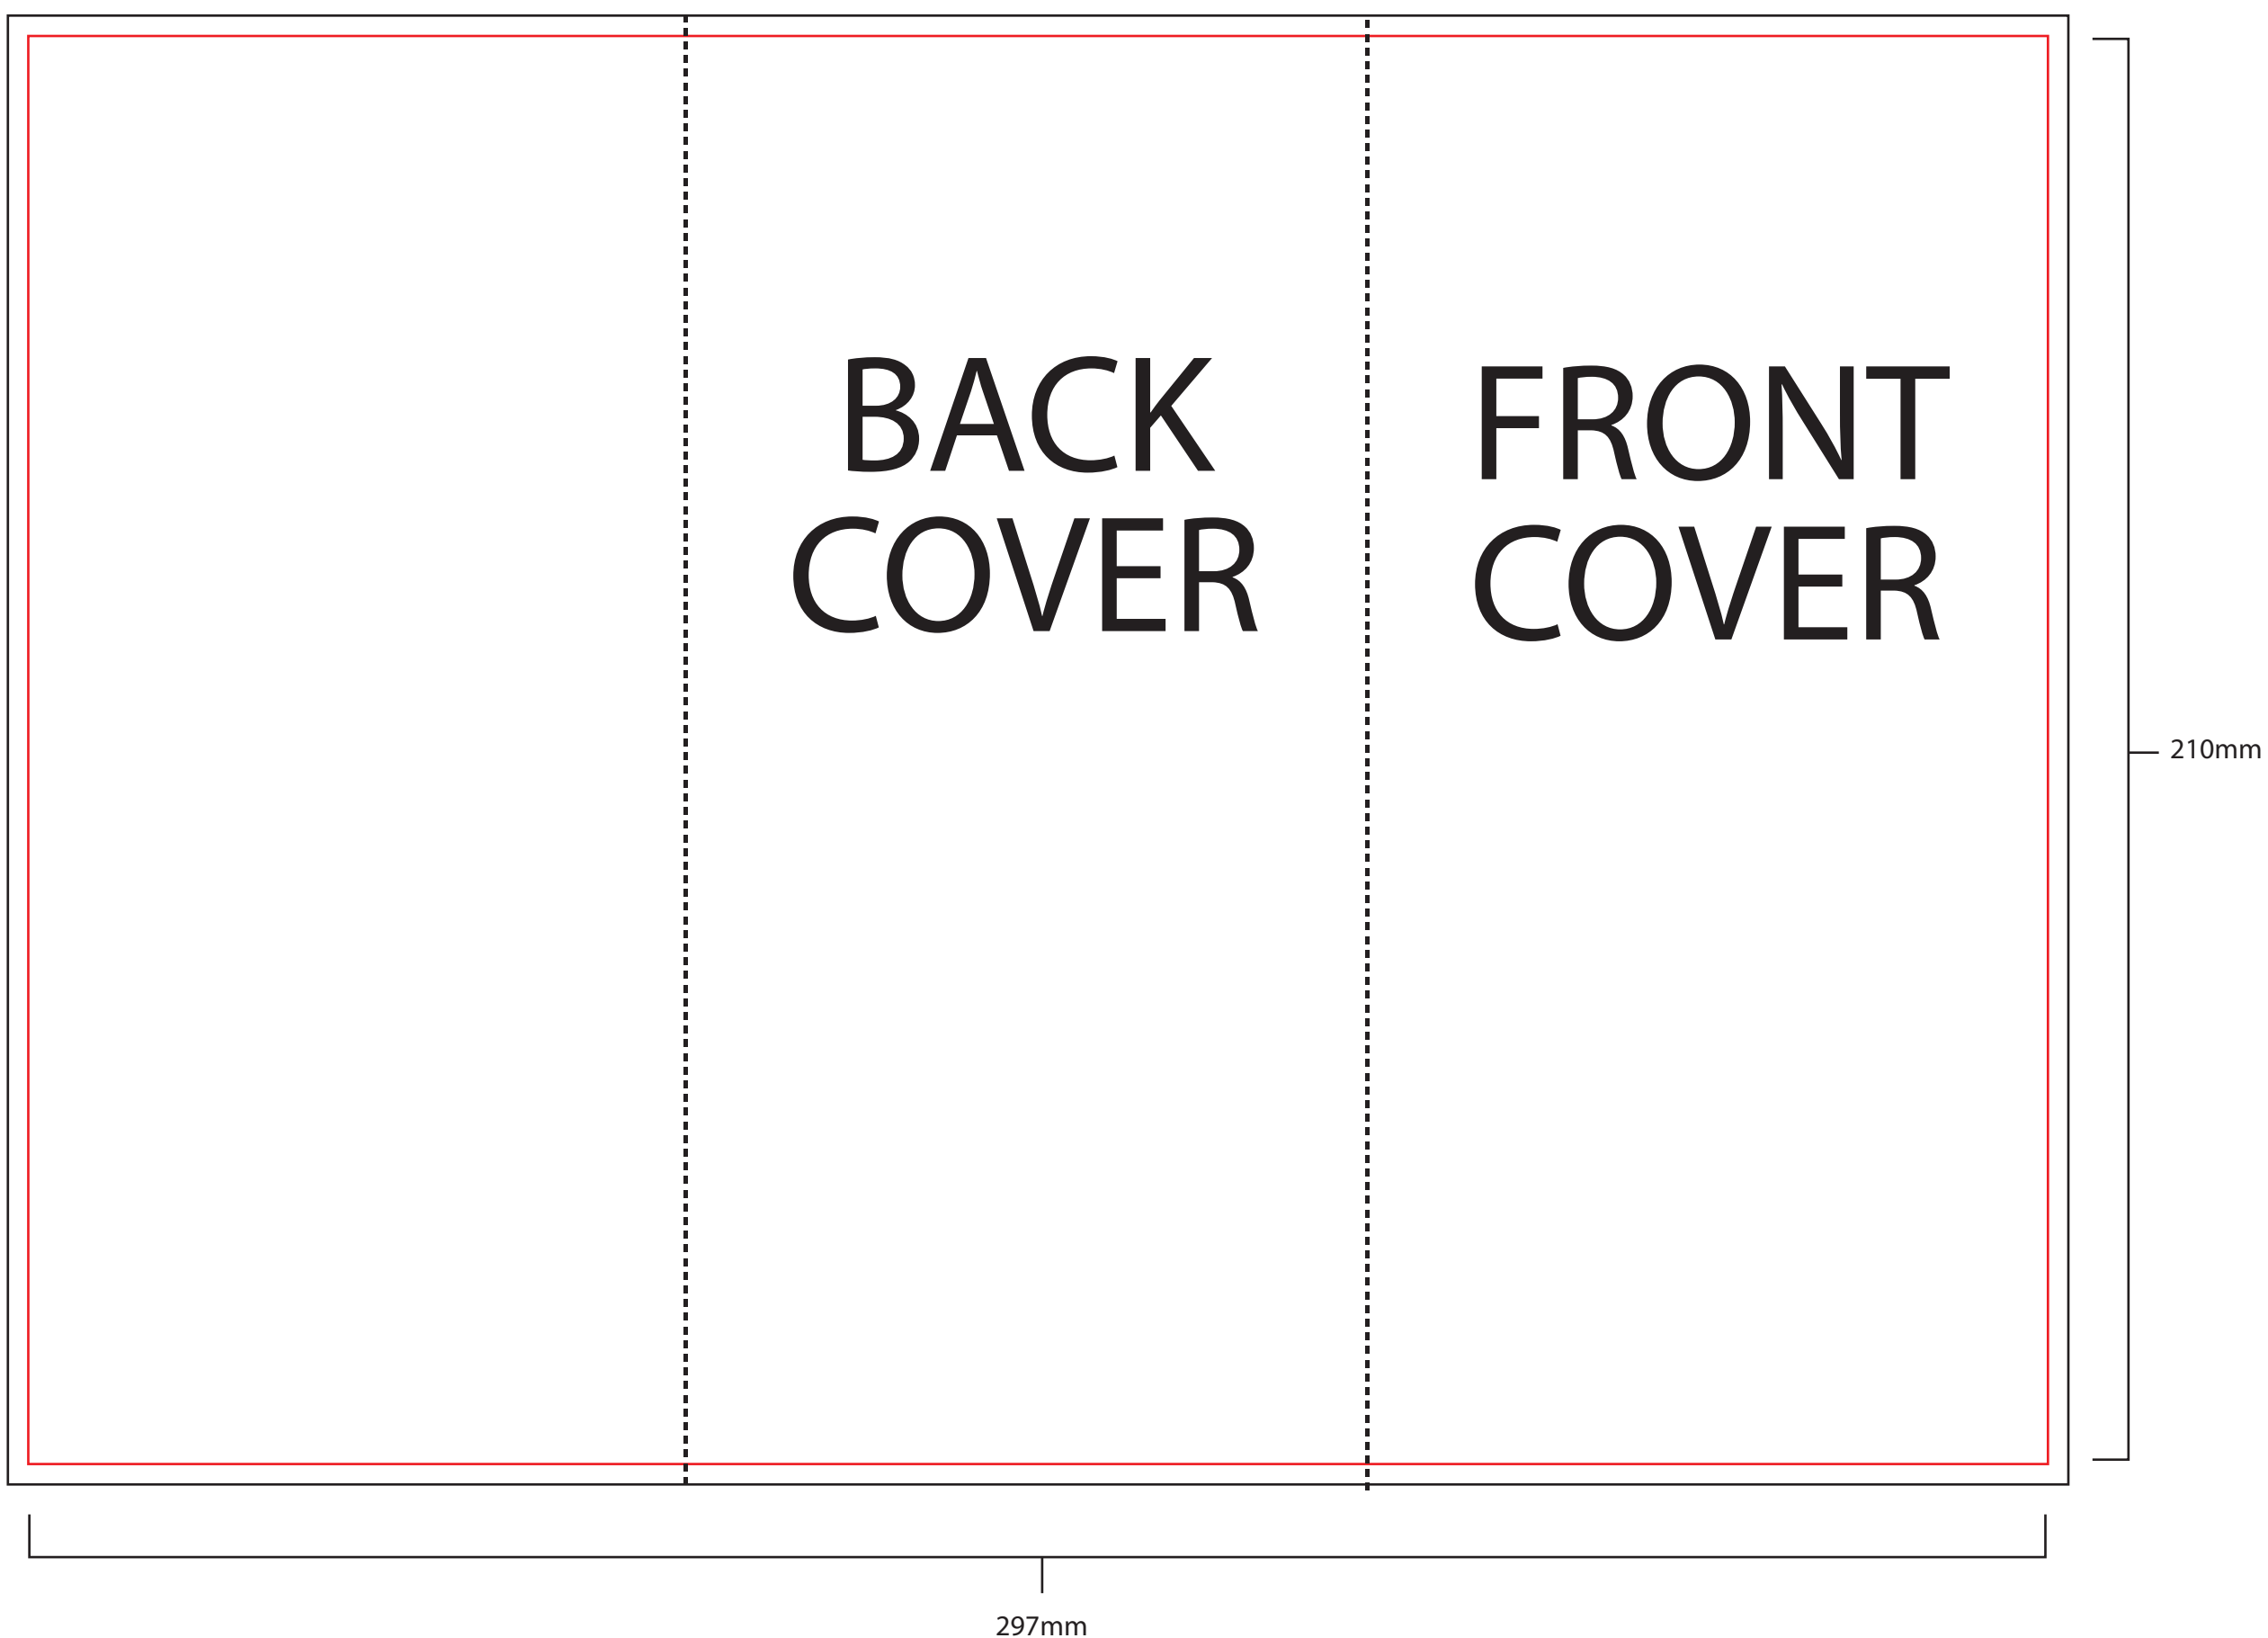

A4 folded to DL template (6pp DL - ROLL FOLD)

NB: All artwork for print should be set up with a 3mm bleed on all edges

NB: Roll fold leaflets should NOT be set up with even panel widths. Please use the template for your designs

OUTER

INNER

-  = CROP
-  = BLEED
-  = FOLD